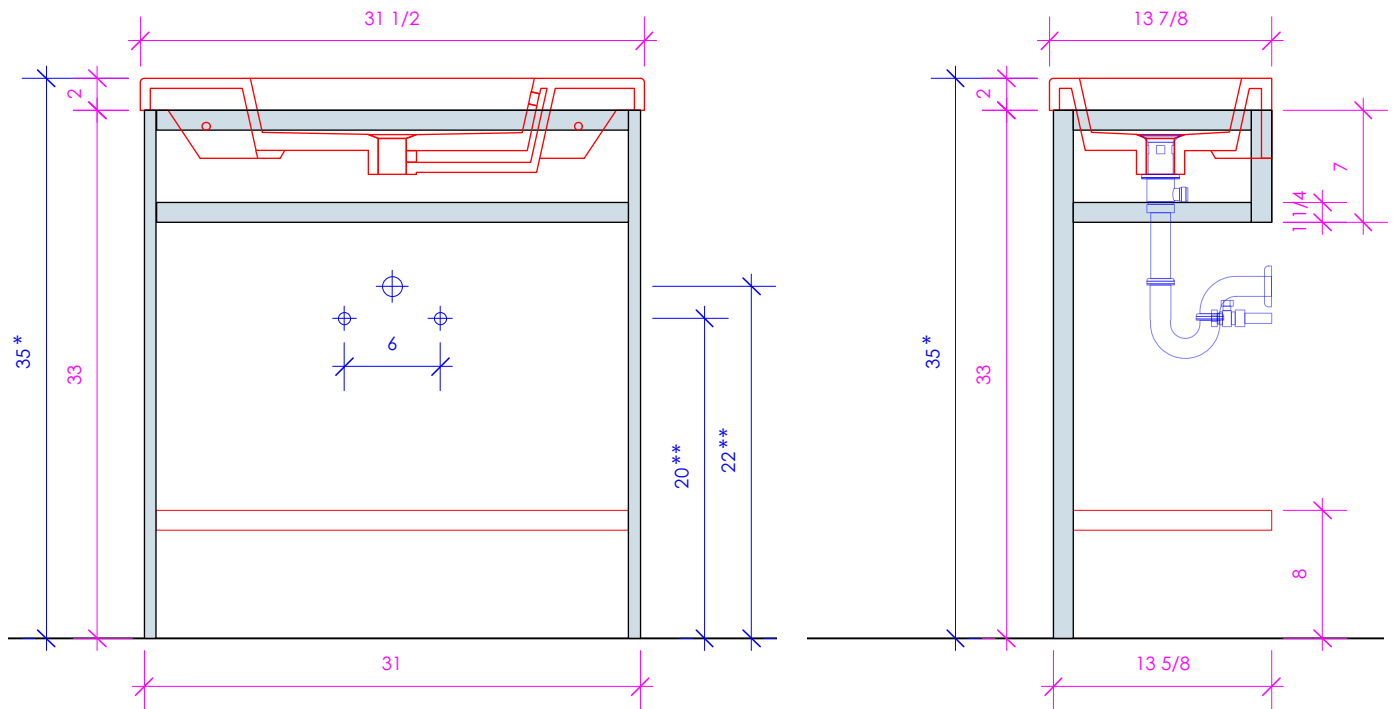

LACAVA

DIMINI

DIM-BX-32

* Recommended installation height
** Recommended plumbing location

FEATURES:

- FLOOR STANDING CONSOLE VANITY
- WELDED METAL CONSOLE
- ADD ON SHELF **CSS** AVAILABLE (SOLD SEPARATELY)
- USED WITH **5273** SINK (SOLD SEPARATELY)
- MOUNTING: PREDRILLED HOLES IN METAL SPANS
(SEE FURNITURE MANUAL)
- PROUDLY HANDMADE IN THE USA

1/2" THICKNESS

LACAVA reserves the right to revise any dimension or information on this sheet without notice. Dimensions are nominal and may vary within an industry accepted tolerance of 1/4". Cabinets with 'vanity top' sinks are made to the matching sink and dimensions may vary. LACAVA is not responsible for any cutouts, countertops, or furniture made without the actual product or template. Differences in color, grain, appearance, and texture are inherent in all natural woodwork and should be expected. Variances in these qualities are not deemed manufacturing defects and will not be accepted as valid reasons for return or exchanges. Plumbing specifications are only a guideline and may need alteration based on application.