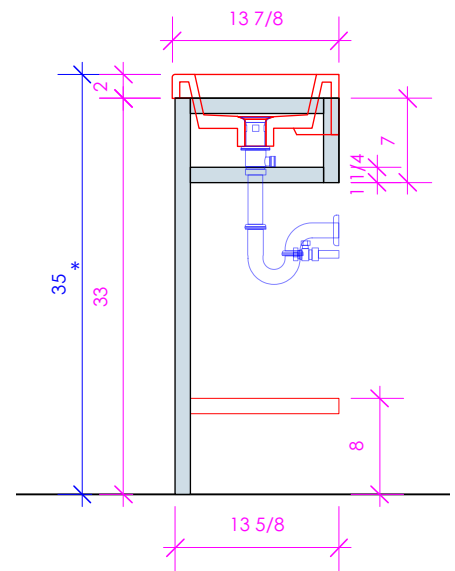

## DIMINI

DIM-BX-40

\* Recommended installation height  
\*\* Recommended plumbing location

3/4" THICKNESS

3/4" THICKNESS

1/2" THICKNESS

LACAVA reserves the right to revise any dimension or information on this sheet without notice. Dimensions are nominal and may vary within an industry accepted tolerance of 1/4". Cabinets with 'vanity top' sinks are made to the matching sink and dimensions may vary. LACAVA is not responsible for any cutouts, countertops, or furniture made without the actual product or template. Differences in color, grain, appearance, and texture are inherent in all natural woodwork and should be expected. Variances in these qualities are not deemed manufacturing defects and will not be accepted as valid reasons for return or exchanges. Plumbing specifications are only a guideline and may need alteration based on application.