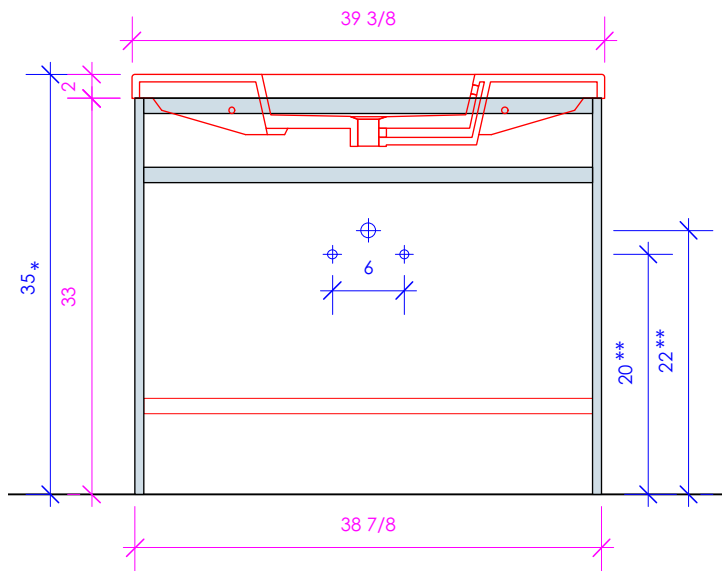

## DIMINI

DIM-BX-40

\* Recommended installation height  
\*\* Recommended plumbing location