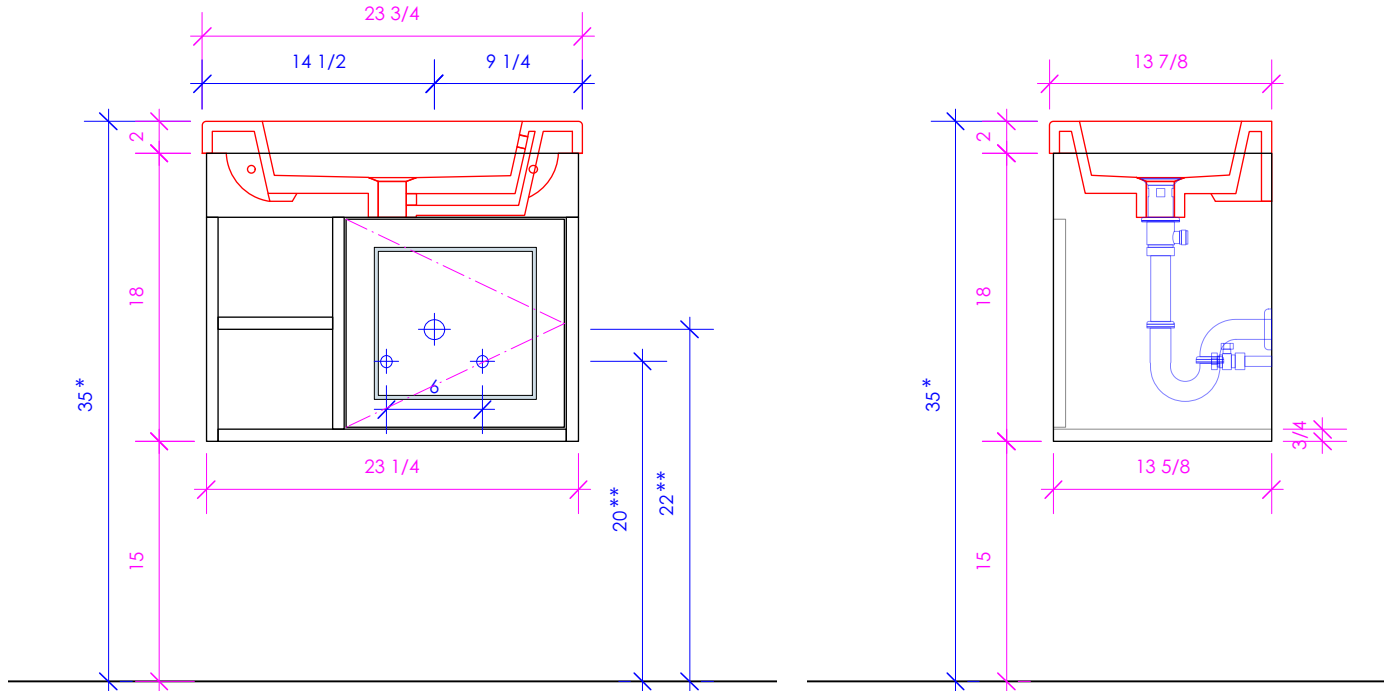

LACAVA

DIMINI

DIM-W-24

* Recommended installation height
** Recommended plumbing location

FEATURES:

- WALL MOUNT VANITY
- ONE RIGHT HINGED DOOR WITH SOFT-CLOSE HINGES (LEFT HINGED OPTION AVAILABLE UPON REQUEST)
- DECORATIVE HARDWARE **K527** INCLUDED BUT NOT INSTALLED - CAN BE INSTALLED UPON REQUEST
- DECORATIVE METAL INLAY **TR1** AVAILABLE (SOLD SEPARATELY)
- OPEN CUBBIES ON THE LEFT SIDE
- USED WITH **5272** SINK (SOLD SEPARATELY)
- MOUNTING: FRENCH CLEAT (INCLUDED) (SEE FURNITURE MANUAL)
- PROUDLY HANDMADE IN THE USA
- MANUFACTURED WITH LOW VOC FINISHES AND WOOD FROM RENEWABLE FORESTS

1/2" THICKNESS

LACAVA reserves the right to revise any dimension or information on this sheet without notice. Dimensions are nominal and may vary within an industry accepted tolerance of 1/4". Cabinets with 'vanity top' sinks are made to the matching sink and dimensions may vary. LACAVA is not responsible for any cutouts, countertops, or furniture made without the actual product or template. Differences in color, grain, appearance, and texture are inherent in all natural woodwork and should be expected. Variances in these qualities are not deemed manufacturing defects and will not be accepted as valid reasons for return or exchanges. Plumbing specifications are only a guideline and may need alteration based on application.