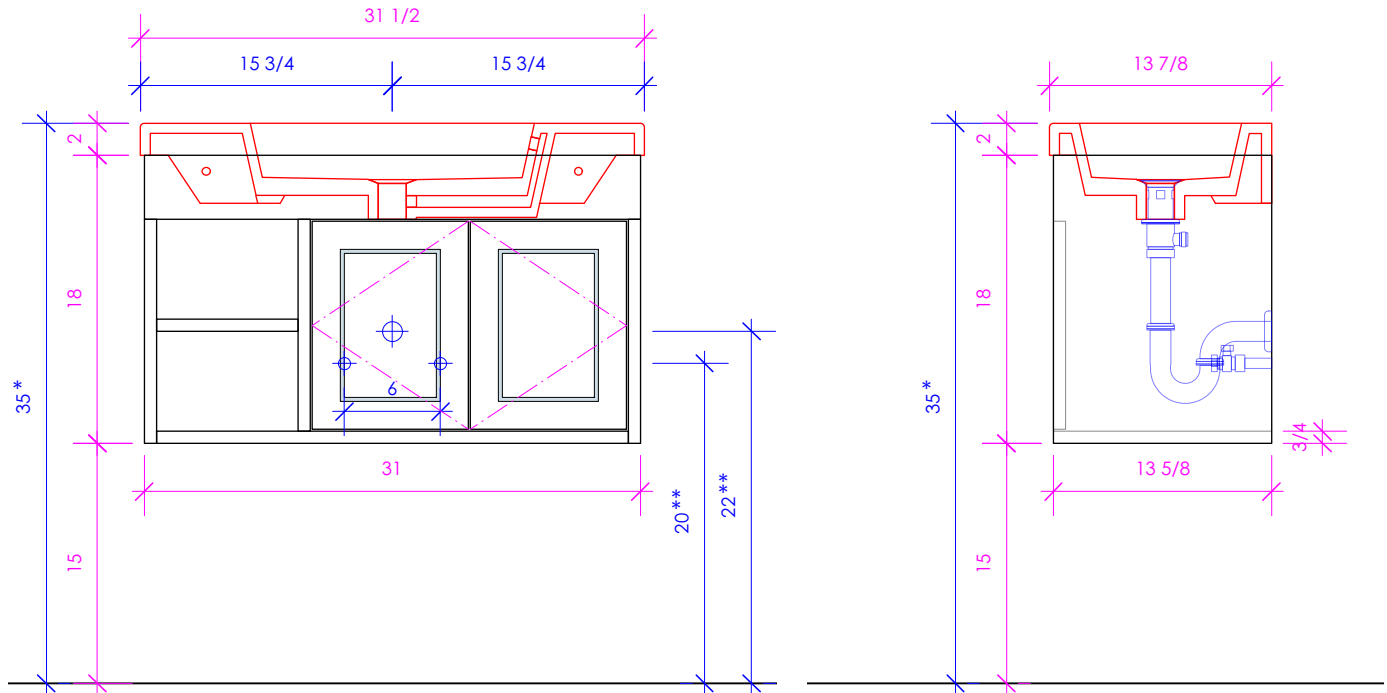

LACAVA

DIMINI

DIM-W-32

* Recommended installation height
** Recommended plumbing location

FEATURES:

- WALL MOUNT VANITY
- TWO DOORS WITH SOFT-CLOSE HINGES
- DECORATIVE HARDWARE **K527** INCLUDED BUT NOT INSTALLED - CAN BE INSTALLED UPON REQUEST
- DECORATIVE METAL INLAY **TR2** AVAILABLE (SOLD SEPARATELY)
- OPEN CUBBIES ON THE LEFT SIDE
- USED WITH **5273** SINK (SOLD SEPARATELY)
- MOUNTING: FRENCH CLEAT (INCLUDED) (SEE FURNITURE MANUAL)
- PROUDLY HANDMADE IN THE USA
- MANUFACTURED WITH LOW VOC FINISHES AND WOOD FROM RENEWABLE FORESTS

1/2" THICKNESS

LACAVA reserves the right to revise any dimension or information on this sheet without notice. Dimensions are nominal and may vary within an industry accepted tolerance of 1/4". Cabinets with 'vanity top' sinks are made to the matching sink and dimensions may vary. LACAVA is not responsible for any cutouts, countertops, or furniture made without the actual product or template. Differences in color, grain, appearance, and texture are inherent in all natural woodwork and should be expected. Variances in these qualities are not deemed manufacturing defects and will not be accepted as valid reasons for return or exchanges. Plumbing specifications are only a guideline and may need alteration based on application.