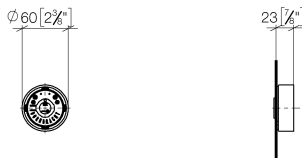

Bathtub - CYO

Volume Control clockwise-closing 1/2" - Brushed Platinum

Article number: 36 607 811-06

- Without flange
- Handle Ø 2-3/8"
- Ceramic disc cartridge
- Fittings group in compliance with DIN 4109: 2
- NOTE: Handle inserts are sold separately!

Brushed Platinum

Dimensional drawing

mm [inches]

All dimensions in mm / inch = mm x 0,0394

Bathtub - CYO
Volume Control clockwise-closing 1/2" - Brushed Platinum
Article number: 36 607 811-06

Other surface finishes