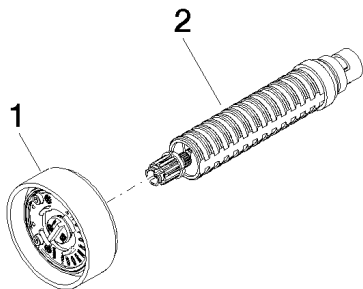

Bathtub - CYO

Volume Control clockwise-closing 1/2" - Brushed Platinum

Article number: 36 607 811-06

- Without flange
- Handle Ø 2-3/8"
- Ceramic disc cartridge
- Fittings group in compliance with DIN 4109: 2
- NOTE: Handle inserts are sold separately!

Brushed Platinum

Dimensional drawing

mm [inches]

All dimensions in mm / inch = mm x 0,0394

Bathtub - CYO
Volume Control clockwise-closing 1/2" - Brushed Platinum
Article number: 36 607 811-06

Other surface finishes

Spare parts list

Number	Item Number	Designation	Number of units
1	90 18 40 291 01-06	handle	1
2	90 90 03 172 01 90	top	1