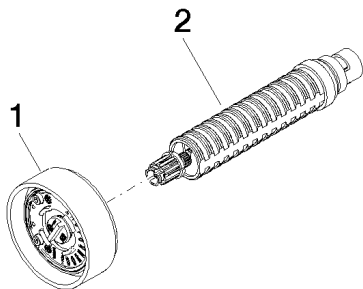

Bathtub - CYO

Volume Control clockwise-closing 1/2" - Brushed brass (23kt gold)

Article number: 36 607 811-28

- Without flange
- Handle Ø 2-3/8"
- Ceramic disc cartridge
- Fittings group in compliance with DIN 4109: 2
- NOTE: Handle inserts are sold separately!

Brushed brass (23kt gold)

Dimensional drawing

mm [inches]

All dimensions in mm / inch = mm x 0,0394

Bathtub - CYO

Volume Control clockwise-closing 1/2" - Brushed brass (23kt gold)

Article number: 36 607 811-28

Spare parts list

Number	Item Number	Designation	Number of units
1	90 18 40 291 01-28	handle	1
2	90 90 03 172 01 90	top	1