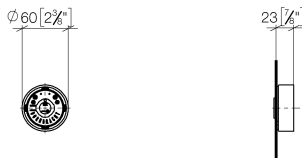

Bathtub - CYO

Volume Control clockwise-closing 1/2" - Brushed brass (23kt gold)

Article number: 36 607 811-28

- Without flange
- Handle Ø 2-3/8"
- Ceramic disc cartridge
- Fittings group in compliance with DIN 4109: 2
- NOTE: Handle inserts are sold separately!

Brushed brass (23kt gold)

Dimensional drawing

mm [inches]

All dimensions in mm / inch = mm x 0,0394

Bathtub - CYO

Volume Control clockwise-closing 1/2" - Brushed brass (23kt gold)

Article number: 36 607 811-28

Spare parts list

Number	Item Number	Designation	Number of units
1	90 18 40 291 01-28	handle	1
2	90 90 03 172 01 90	top	1