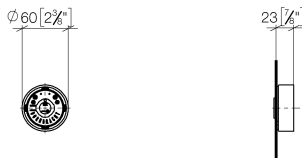

Bathtub - CYO

Volume Control clockwise-closing 1/2" - Brushed Dark Platinum

Article number: 36 607 811-99

- Without flange
- Handle Ø 2-3/8"
- Ceramic disc cartridge
- Fittings group in compliance with DIN 4109: 2
- NOTE: Handle inserts are sold separately!

Brushed Dark Platinum

Dimensional drawing

mm [inches]

All dimensions in mm / inch = mm x 0,0394

Bathtub - CYO

Volume Control clockwise-closing 1/2" - Brushed Dark Platinum

Article number: 36 607 811-99

Other surface finishes