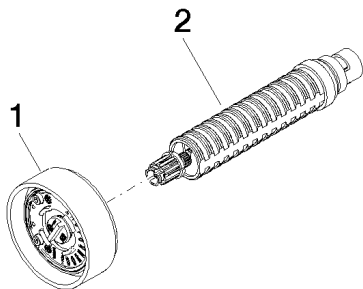

Brushed Dark Platinum

Dimensional drawing

mm [inches]

All dimensions in mm / inch = mm x 0,0394

Bathtub - CYO

Volume Control clockwise-closing 1/2" - Brushed Dark Platinum

Article number: 36 607 811-99

Other surface finishes

Spare parts list

Number	Item Number	Designation	Number of units
1	90 18 40 291 01-99	handle	1
2	90 90 03 172 01 90	top	1