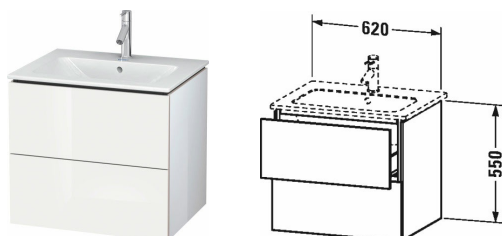

L-Cube Vanity unit wall-mounted # LC6240

| < 620 mm > |

Vanity unit wall-mounted	Dimension	Weight	Order number
2 drawers, upper drawer including cut-out for siphon and siphon cover, for ME by Starck # 233663			
Colors			
M07 Concrete Grey Matt Decor M11 Cashmere Oak M12 Brushed Oak Real wood veneer M13 American Walnut Real wood veneer M16 Black Oak M18 White Matt Decor M21 Walnut Dark Decor M22 White High Gloss Decor M30 Natural Oak M35 Oak Terra M38 Dolomiti Grey High Gloss Lacquer M40 Black High Gloss Lacquer M43 Basalt Matt Decor M49 Graphite Matt Decor M53 Chestnut Dark Decor M69 Brushed Walnut Real wood veneer M71 Mediterranean Oak Real wood veneer M72 Brushed Dark Oak Real wood veneer M75 Linen Decor M79 Natural Walnut Decor M80 Graphit Super Matt M85 White High Gloss Lacquer M86 Cappuccino High Gloss Lacquer M89 Flannel Grey High Gloss Lacquer M90 Flannel Grey Satin Matt Lacquer M91 Taupe Matt Decor			
Variant			
	620 x 481 mm		LC6240
Infobox			
# LC 6240, LC 6241 and LC 6242 available from stock: 18- White Matt, 13- American Walnut, 22- White High Gloss, 69- Brushed Walnut, 72- Brushed Dark Oak, Space saving siphon # 005076 is recommended, Interior modules can not be retrofitted and are factory installed., Please specify when ordering:, - interior system yes / no, - walnut 77 or maple 78			
Accessory			
Additional modules Interior system in solid wood, for cabinet widths 620 mm	620 mm		UV9820
Suitable products			
Space saving siphon 31,75 mm, 1 1/4" mm	1 1/4" mm		005076
Washbasin, furniture washbasin with overflow, with tap platform, fixings included, fixings included, wall-mounted, cUPC® listed*, 630 x 490 mm	630 x 490 mm		233663