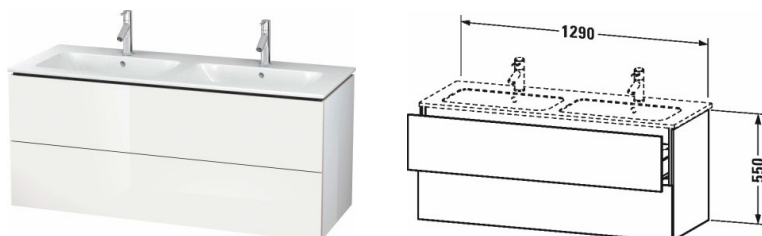

**L-Cube Vanity unit wall-mounted # LC6258**

|&lt; 1290 mm &gt;|

Vanity unit wall-mounted	Dimension	Weight	Order number
2 drawers, upper drawer including cut-out for siphon and siphon cover, for ME by Starck # 233613			
<b>Colors</b>			
M07 Concrete Grey Matt Decor M11 Cashmere Oak M12 Brushed Oak Real wood veneer M13 American Walnut Real wood veneer M16 Black Oak M18 White Matt Decor M21 Walnut Dark Decor M22 White High Gloss Decor M30 Natural Oak M35 Oak Terra M38 Dolomiti Grey High Gloss Lacquer M40 Black High Gloss Lacquer M43 Basalt Matt Decor M49 Graphite Matt Decor M53 Chestnut Dark Decor M69 Brushed Walnut Real wood veneer M71 Mediterranean Oak Real wood veneer M72 Brushed Dark Oak Real wood veneer M75 Linen Decor M79 Natural Walnut Decor M80 Graphit Super Matt M85 White High Gloss Lacquer M86 Cappuccino High Gloss Lacquer M89 Flannel Grey High Gloss Lacquer M90 Flannel Grey Satin Matt Lacquer M91 Taupe Matt Decor			
<b>Variant</b>			
	1290 x 481 mm		LC6258
<b>Infobox</b>			
Space saving siphon # 005076 is recommended, Interior modules can not be retrofitted and are factory installed., Please specify when ordering: - interior system yes / no, - walnut 77 or maple 78			
<b>Accessory</b>			
Additional modules Interior system in solid wood, for cabinet widths 1290 mm	1290 mm		UV9885
<b>Suitable products</b>			
Space saving siphon 31,75 mm, 1 1/4" mm	1 1/4" mm		005076
Double washbasin, double furniture washbasin with overflow, with tap platform, fixings included, fixings included, wall-mounted, wall-mounted, 1300 x 490 mm	1300 x 490 mm		233613