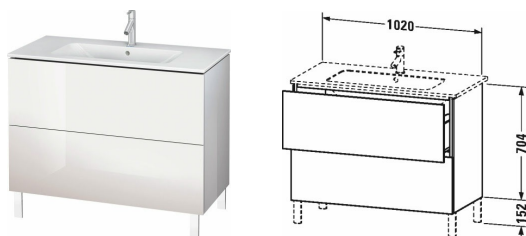

L-Cube Vanity unit floor-standing # LC6627

|< 1020 mm >|

Vanity unit floor-standing	Dimension	Weight	Order number
2 pull-out compartments, upper pull-out compartment including cut-out for siphon and siphon cover, for ME by Starck # 233610			
Colors			
M11 Cashmere Oak M12 Brushed Oak Real wood veneer M13 American Walnut Real wood veneer M18 White Matt Decor M22 White High Gloss Decor M38 Dolomiti Grey High Gloss Lacquer M40 Black High Gloss Lacquer M43 Basalt Matt Decor M49 Graphite Matt Decor M53 Chestnut Dark Decor M69 Brushed Walnut Real wood veneer M71 Mediterranean Oak Real wood veneer M72 Brushed Dark Oak Real wood veneer M79 Natural Walnut Decor M85 White High Gloss Lacquer M86 Cappuccino High Gloss Lacquer M89 Flannel Grey High Gloss Lacquer M90 Flannel Grey Satin Matt Lacquer M91 Taupe Matt Decor			
Variant			
	1020 x 481 mm		LC6627
Infobox			
# LC 6625, LC 6626 and LC 6627 available from stock: 18- White Matt, 22- White High Gloss, 69- Brushed Walnut, 72- Brushed Dark Oak, Space saving siphon # 005076 is recommended, Interior modules can not be retrofitted and are factory installed., Legs # UV 9991, UV 9992 or # UV 9993, UV 9994 are mandatory for installation and required to be ordered as a separate line item, Floorstanding vanities require wall fixation as per installation instructions, Legs # UV 9991, UV 9992 are recommended, Legs # UV 9993, UV 9994 are recommended, Legs not included in delivery, please order separately, Please specify when ordering: - interior system yes / no, - walnut 77 or maple 78			
Accessory			
Additional modules Interior system in solid wood, for cabinet widths 1020 mm	1020 mm		UV9822
Suitable products			
Plinth leg Aluminium matt, 2 pieces, 152 x 44 x 10 mm	152 x 44 x 10 mm		UV9991
Plinth leg Aluminium matt, 4 pieces, 152 x 44 x 10 mm	152 x 44 x 10 mm		UV9992
Plinth leg Chrome, 2 pieces, 152 x 44 x 10 mm	152 x 44 x 10 mm		UV9993
Plinth leg Chrome, 4 pieces, 152 x 44 x 10 mm	152 x 44 x 10 mm		UV9994