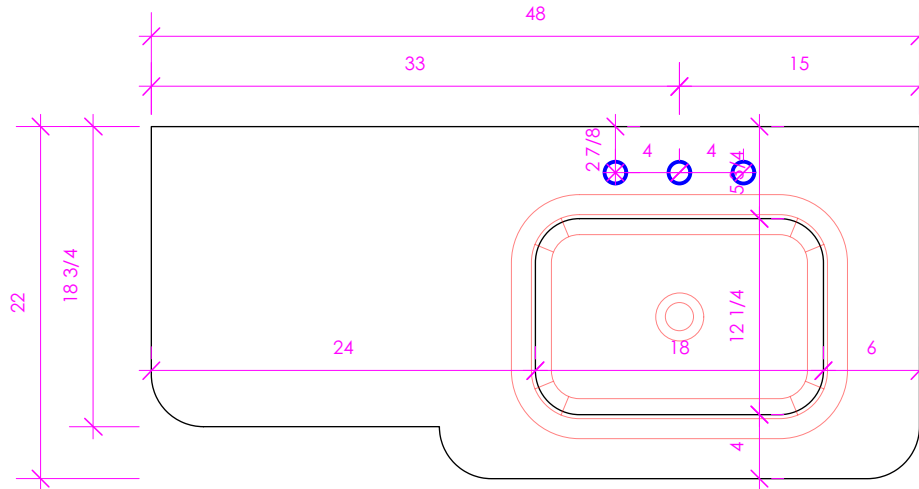

6630 WEST WRIGHTWOOD
CHICAGO, IL 60707

PH: 773-637-9600
FAX: 773-637-9601

LACAVA.COM
INFO@LACAVA.COM

LACAVA

ELEGANZA

ELE-48RT

FEATURES:

- EASED EDGES
- USED WITH H270 SINK (SOLD SEPARATELY)
- PLEASE SPECIFY FAUCET HOLE CUTOUTS
- PROUDLY HANDMADE IN THE USA