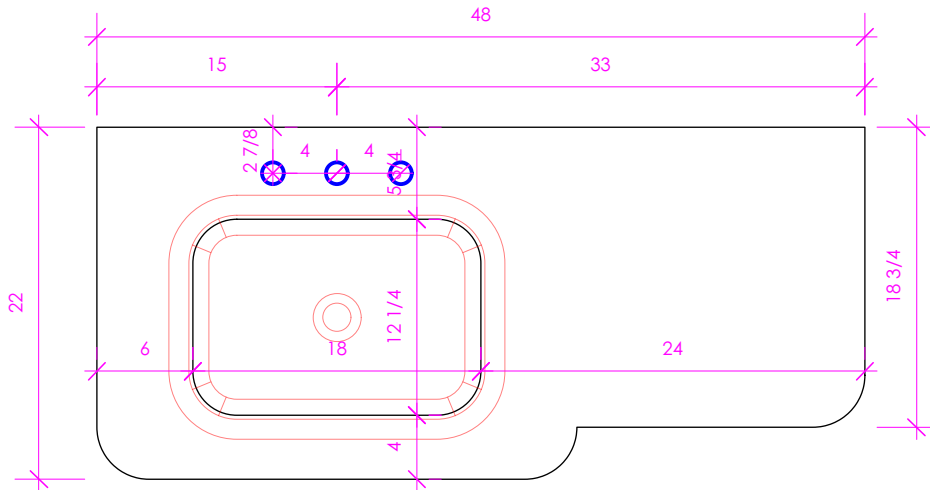

LACAVA

ELEGANZA

ELE-48LT

FEATURES:

- EASED EDGES
- USED WITH **H270** SINK (SOLD SEPARATELY)
- PLEASE SPECIFY **FAUCET HOLE CUTOUTS**
- PROUDLY HANDMADE IN THE USA

FINISHES:

WOOD:

STANDARD:

COUNTERTOP:

STONE:

WH - BIANCO
LN - LINAC
SL - ATHENS

2CM OR 3CM
BASED ON
MARKET
AVAILABILITY

QUARTZ:

PR - PURO
AH - ASH

2CM OR 3CM
BASED ON
MARKET
AVAILABILITY

SOLID SURFACE: