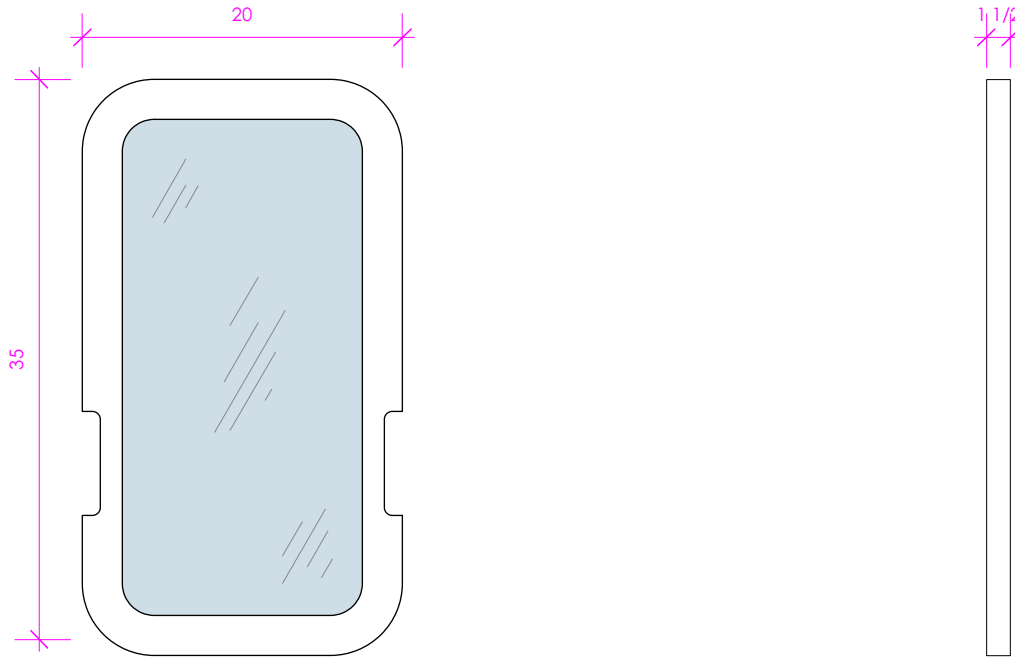

LACAVA

MIRROR

ELE-M-20

FEATURES:

- WALL HUNG MIRROR
- REVERSIBLE
- MOUNTING: FRENCH CLEAT (INCLUDED)
(SEE FURNITURE MANUAL)
- PROUDLY HANDMADE IN THE USA
- MANUFACTURED WITH LOW VOC FINISHES
AND WOOD FROM RENEWABLE FORESTS