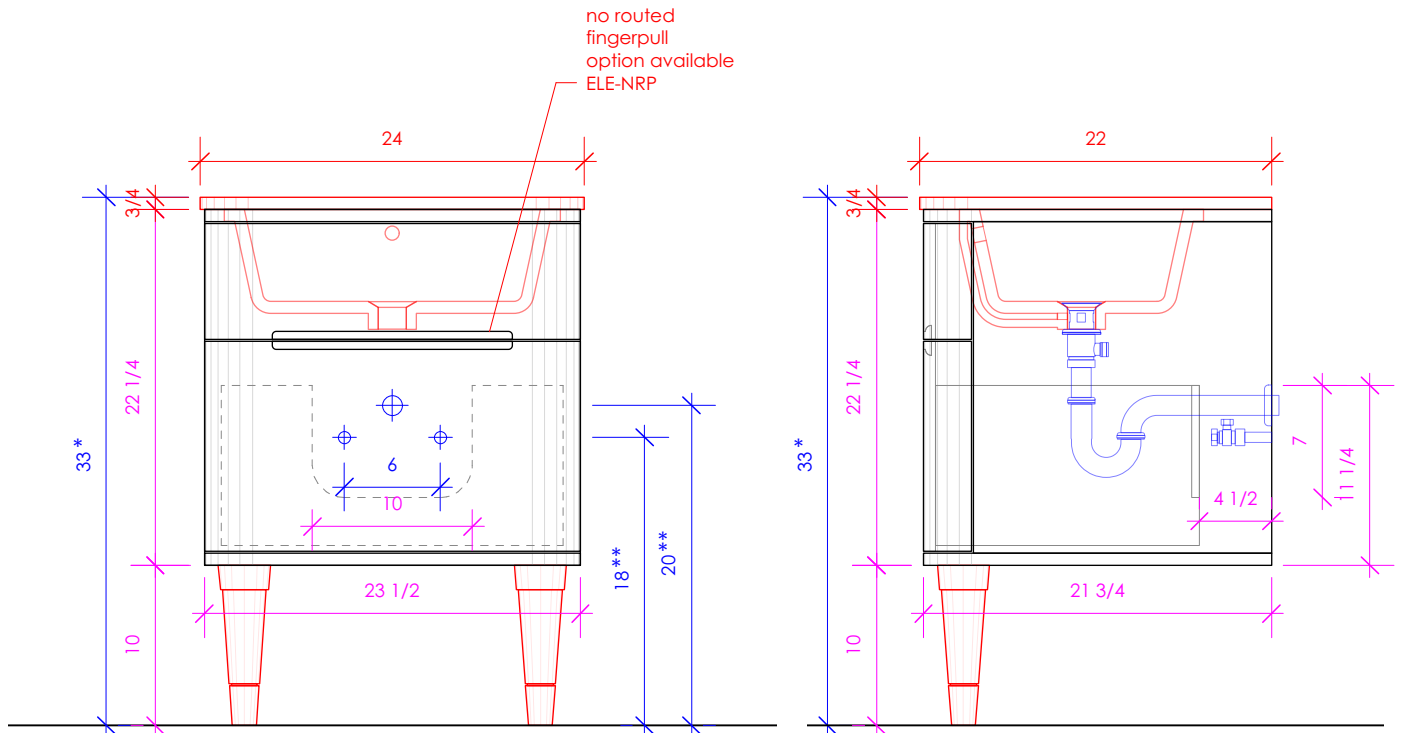

LACAVA

ELEGANZA

ELE-W-24

* Recommended installation height
** Recommended plumbing location

FEATURES:

- WALL MOUNT VANITY
- ROUNDED CORNERS
- ONE DRAWER WITH SOFT-CLOSE GLIDES
- DRAWER BOX STAINED TO REFLECT EXTERIOR FINISH
- ROUTED FINGERPULL OPENING
- NO ROUTED FINGERPULL **ELE-NRP** OPTION AVAILABLE
- DECORATIVE HARDWARE **K500** INCLUDED BUT NOT INSTALLED WITH **ELE-NRP** OPTION
- USED WITH **ELE-24T** COUNTERTOP AND **H270** SINK (SOLD SEPARATELY)
- WOOD LEGS **ELE-LEG** ADD ON AVAILABLE (SOLD SEPARATELY)
- MOUNTING: FRENCH CLEAT (INCLUDED) (SEE FURNITURE MANUAL)
- PROUDLY HANDMADE IN THE USA
- MANUFACTURED WITH LOW VOC FINISHES AND WOOD FROM RENEWABLE FORESTS

LACAVA reserves the right to revise any dimension or information on this sheet without notice. Dimensions are nominal and may vary within an industry accepted tolerance of 1/4". Cabinets with 'vanity top' sinks are made to the matching sink and dimensions may vary. LACAVA is not responsible for any cutouts, countertops, or furniture made without the actual product or template. Differences in color, grain, appearance, and texture are inherent in all natural woodwork and should be expected. Variances in these qualities are not deemed manufacturing defects and will not be accepted as valid reasons for return or exchanges. Plumbing specifications are only a guideline and may need alteration based on application.