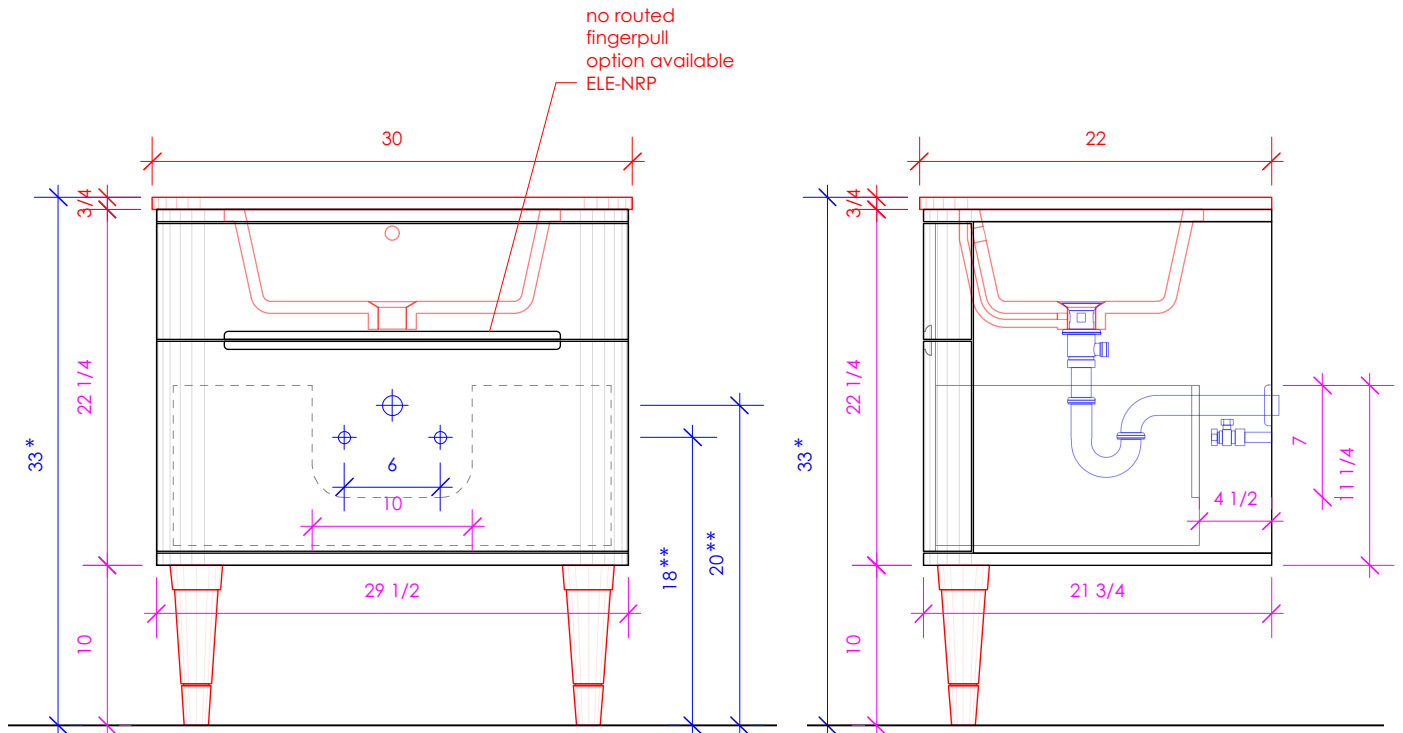

## ELEGANZA

ELE-W-30

\* Recommended installation height  
\*\* Recommended plumbing location

### FEATURES:

- WALL MOUNT VANITY
- ROUNDED CORNERS
- ONE DRAWER WITH SOFT-CLOSE GLIDES
- DRAWER BOX STAINED TO REFLECT EXTERIOR FINISH
- ROUTED FINGERPULL OPENING
- NO ROUTED FINGERPULL **ELE-NRP** OPTION AVAILABLE
- DECORATIVE HARDWARE **K500** INCLUDED BUT NOT INSTALLED WITH **ELE-NRP** OPTION
- USED WITH **ELE-30T** COUNTERTOP AND **H270** SINK (SOLD SEPARATELY)
- WOOD LEGS **ELE-LEG** ADD ON AVAILABLE (SOLD SEPARATELY)
- MOUNTING: FRENCH CLEAT (INCLUDED) (SEE FURNITURE MANUAL)
- PROUDLY HANDMADE IN THE USA
- MANUFACTURED WITH LOW VOC FINISHES AND WOOD FROM RENEWABLE FORESTS