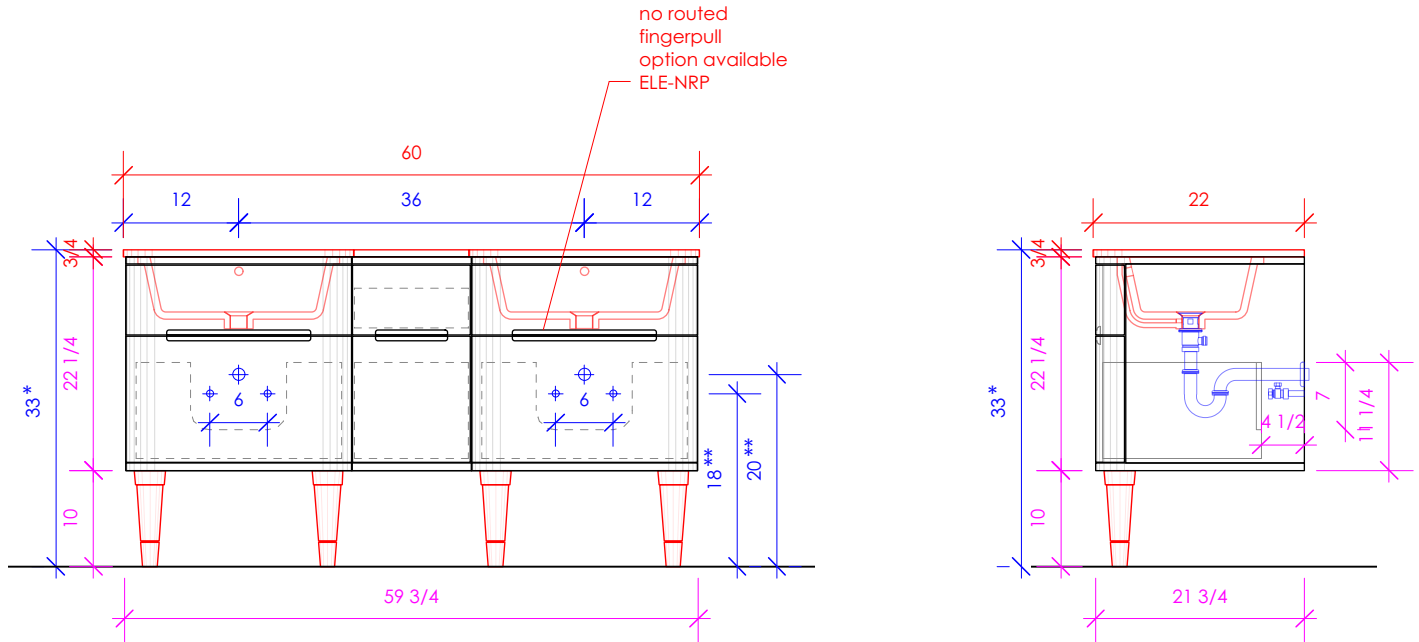

LACAVA

ELEGANZA

ELE-W-60

* Recommended installation height
** Recommended plumbing location

FEATURES:

- WALL MOUNT VANITY
- ROUNDED CORNERS
- FOUR DRAWERS WITH SOFT-CLOSE GLIDES
- DRAWER BOXES STAINED TO REFLECT EXTERIOR FINISH
- ROUTED FINGERPULL OPENINGS
- NO ROUTED FINGERPULL **ELE-NRP** OPTION AVAILABLE
- DECORATIVE HARDWARE **K500** INCLUDED BUT NOT INSTALLED WITH **ELE-NRP** OPTION
- USED WITH **ELE-60T** COUNTERTOP AND **H270** SINKS (SOLD SEPARATELY)
- WOOD LEGS **ELE-LEG** ADD ON AVAILABLE (SOLD SEPARATELY)
- MOUNTING: FRENCH CLEAT (INCLUDED) (SEE FURNITURE MANUAL)
- PROUDLY HANDMADE IN THE USA
- MANUFACTURED WITH LOW VOC FINISHES AND WOOD FROM RENEWABLE FORESTS

LACAVA reserves the right to revise any dimension or information on this sheet without notice. Dimensions are nominal and may vary within an industry accepted tolerance of 1/4". Cabinets with 'vanity top' sinks are made to the matching sink and dimensions may vary. LACAVA is not responsible for any cutouts, countertops, or furniture made without the actual product or template. Differences in color, grain, appearance, and texture are inherent in all natural woodwork and should be expected. Variances in these qualities are not deemed manufacturing defects and will not be accepted as valid reasons for return or exchanges. Plumbing specifications are only a guideline and may need alteration based on application.