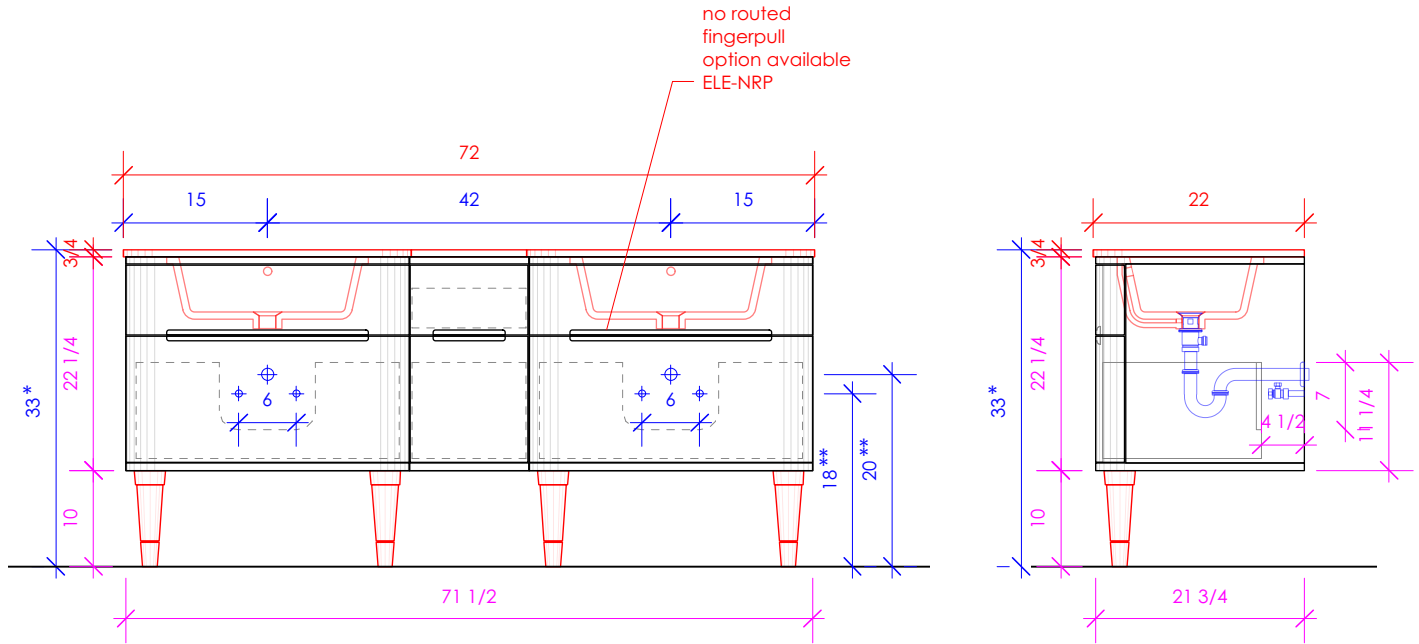

## ELEGANZA

ELE-W-72

\* Recommended installation height  
\*\* Recommended plumbing location