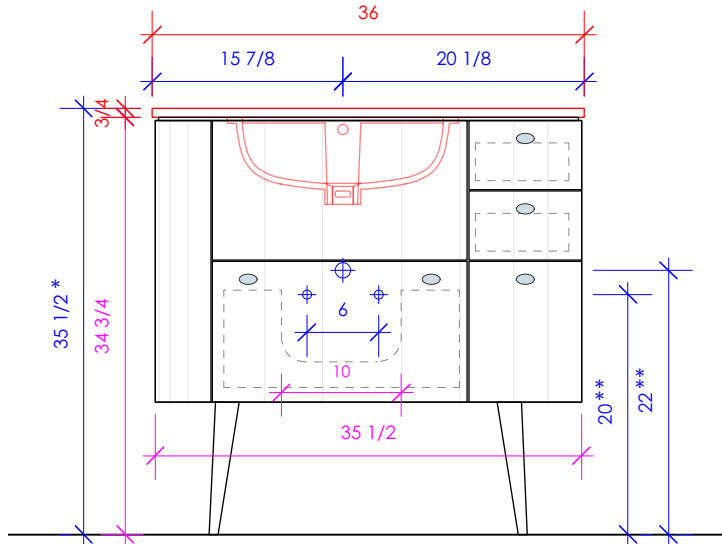

LACAVA

FLOU

FLO-F-36L

FLO-36LT

* Recommended installation height
** Recommended plumbing location

FEATURES:

- FLOOR STANDING VANITY
- THREE DRAWERS WITH SOFT-CLOSE GLIDES
- DRAWER BOXES STAINED TO REFLECT EXTERIOR FINISH
- ONE DOOR WITH SOFT-CLOSE HINGES
- SOLID WOOD LEGS
- DECORATIVE HARDWARE **K130** INCLUDED BUT NOT INSTALLED - CAN BE INSTALLED UPON REQUEST
- USED WITH **FLO-36LT** COUNTERTOP AND **33S** SINK (SOLD SEPARATELY)
- MOUNTING: FULL WOOD BACKING (SEE FURNITURE MANUAL)
- PROUDLY HANDMADE IN THE USA
- MANUFACTURED WITH LOW VOC FINISHES AND WOOD FROM RENEWABLE FORESTS