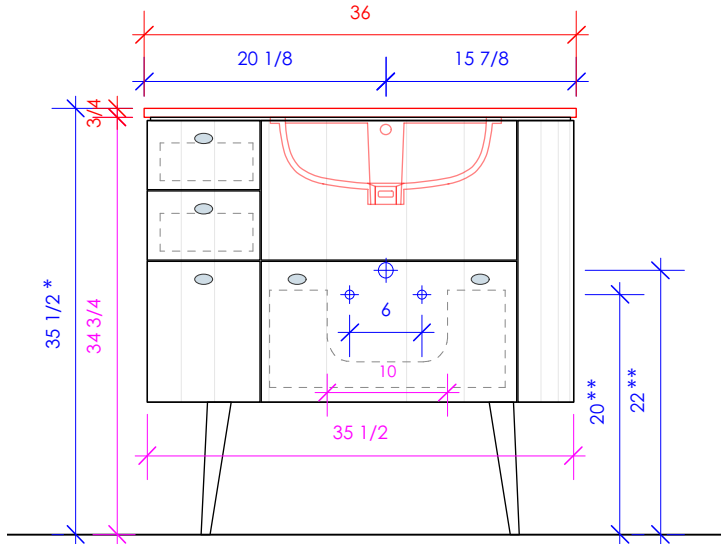

FEATURES:

- FLOOR STANDING VANITY
- THREE DRAWERS WITH SOFT-CLOSE GLIDES
- DRAWER BOXES STAINED TO REFLECT EXTERIOR FINISH
- ONE DOOR WITH SOFT-CLOSE HINGES
- SOLID WOOD LEGS
- DECORATIVE HARDWARE **K130** INCLUDED BUT NOT INSTALLED - CAN BE INSTALLED UPON REQUEST
- USED WITH **FLO-36RT** COUNTERTOP AND **33S** SINK (SOLD SEPARATELY)
- MOUNTING: FULL WOOD BACKING (SEE FURNITURE MANUAL)
- PROUDLY HANDMADE IN THE USA
- MANUFACTURED WITH LOW VOC FINISHES AND WOOD FROM RENEWABLE FORESTS

FINISHES:

WOOD:

STANDARD:

- 02 - NATURAL CHERRY
- 07 - NATURAL WALNUT
- 24 - CLASSIC WALNUT
- 20 - ASH GRAY
- 06 - WENGE

PREMIUM:

- 31 - WHITE OAK
- 47 - SMOKY WALNUT
- 08 - MATTE WHITE
- 16 - MATTE BLACK
- 35 - MATTE ARDESIA
- 54 - MATTE TAUPE
- 42 - MATTE OLIVE GREEN
- 39 - MATTE SAGE
- 28 - MATTE AZURE
- 29 - MATTE CLOUD

LUXURY:

- 50 - HORIZON BLUE
- 52 - SILVER OAK
- 37 - WEATHERED OAK
- 85 - GLOSS WHITE
- 86 - GLOSS BLACK

46 - DRIFTWOOD
NEWTERRA ONLY

METALS:

METAL:

- 21 - BRUSHED STAINLESS STEEL
- 10 - POLISHED STAINLESS STEEL
- 44 - MATTE BLACK
- MW - MATTE WHITE
- BPW - BRASS POWDER COAT
- SA - SIENNA

COUNTERTOP: FLO-36RT

STONE:

- WH - BIANCO
- LN - LINAC
- AN - ATENA

QUARTZ:

- PR - PURO
- AH - ASH
- CT - CRETA
- VN - VENA
- DN - DUNE
- NR - NERO

SOLID SURFACE:

- M - SATIN WHITE
- G - POLISHED WHITE
- R - MARMO
- V - LAVA
- D - OBSIDIAN
- C - CREMA

CONCRETE:

- SND - SAND
- SLT - SLATE
- SUN - SUN
- CLY - CLAY
- LIL - LILAC
- MOS - MOSS
- AQA - AQUA
- BRK - BRICK
- MAH - MATCHA
- GAL - GALAXY
- TER - TERRACOTTA
- CHL - CHARCOAL
- FOR - FOREST
- BST - BASALTO

3/4" THICKNESS   3/4" THICKNESS   1/2" THICKNESS

* Recommended installation height
** Recommended plumbing location

LACAVA reserves the right to revise any dimension or information on this sheet without notice. Dimensions are nominal and may vary within an industry accepted tolerance of 1/4". Cabinets with 'vanity top' sinks are made to the matching sink and dimensions may vary. LACAVA is not responsible for any cutouts, countertops, or furniture made without the actual product or template. Differences in color, grain, appearance, and texture are inherent in all natural woodwork and should be expected. Variances in these qualities are not deemed manufacturing defects and will not be accepted as valid reasons for return or exchanges. Plumbing specifications are only a guideline and may need alteration based on application.

6630 WEST WRIGHTWOOD
CHICAGO, IL 60707

PH: 773-637-9600
FAX: 773-637-9601

LACAVA.COM
INFO@LACAVA.COM