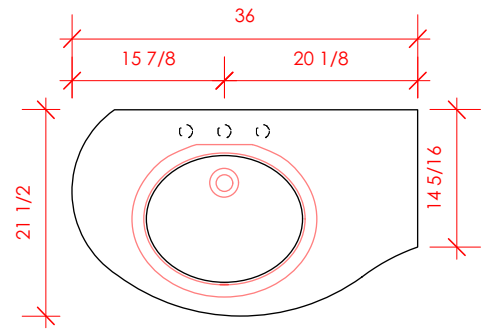

LACAVA

FLOU

FLO-F-36L

FLO-36LT

* Recommended installation height
** Recommended plumbing location

FEATURES:

- FLOOR STANDING VANITY
- THREE DRAWERS WITH SOFT-CLOSE GLIDES
- DRAWER BOXES STAINED TO REFLECT EXTERIOR FINISH
- ONE DOOR WITH SOFT-CLOSE HINGES
- SOLID WOOD LEGS
- DECORATIVE HARDWARE **K130** INCLUDED BUT NOT INSTALLED - CAN BE INSTALLED UPON REQUEST
- USED WITH **FLO-36LT** COUNTERTOP AND **33S** SINK (SOLD SEPARATELY)
- MOUNTING: FULL WOOD BACKING (SEE FURNITURE MANUAL)
- PROUDLY HANDMADE IN THE USA
- MANUFACTURED WITH LOW VOC FINISHES AND WOOD FROM RENEWABLE FORESTS