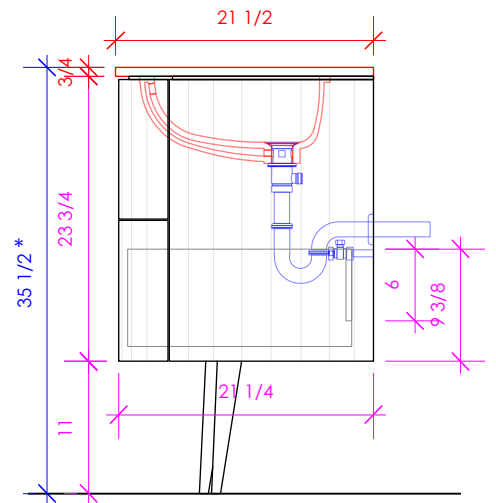

FLO-36RT

FEATURES:

- FLOOR STANDING VANITY
- THREE DRAWERS WITH SOFT-CLOSE GLIDES
- DRAWER BOXES STAINED TO REFLECT EXTERIOR FINISH
- ONE DOOR WITH SOFT-CLOSE HINGES
- SOLID WOOD LEGS
- DECORATIVE HARDWARE **K130** INCLUDED BUT NOT INSTALLED - CAN BE INSTALLED UPON REQUEST
- USED WITH **FLO-36RT** COUNTERTOP AND **33S** SINK (SOLD SEPARATELY)
- MOUNTING: FULL WOOD BACKING (SEE FURNITURE MANUAL)
- PROUDLY HANDMADE IN THE USA
- MANUFACTURED WITH LOW VOC FINISHES AND WOOD FROM RENEWABLE FORESTS

FINISHES:

WOOD:

STANDARD:

- 02 - NATURAL CHERRY
- 07 - NATURAL WALNUT
- 24 - CLASSIC WALNUT
- 20 - ASH GRAY
- 06 - WENGE

PREMIUM:

- 31 - WHITE OAK
- 47 - SMOKY WALNUT
- 08 - MATTE WHITE
- 16 - MATTE BLACK
- 35 - MATTE ARDESIA
- 54 - MATTE TAUPE
- 42 - MATTE OLIVE GREEN
- 39 - MATTE SAGE
- 28 - MATTE AZURE
- 29 - MATTE CLOUD

LUXURY:

- 50 - HORIZON BLUE
- 52 - SILVER OAK
- 37 - WEATHERED OAK
- 85 - GLOSS WHITE
- 86 - GLOSS BLACK

46 - DRIFTWOOD
NEWTERRA ONLY

METALS:

METAL:

- 21 - BRUSHED STAINLESS STEEL
- 10 - POLISHED STAINLESS STEEL
- 44 - MATTE BLACK
- MW - MATTE WHITE
- BPW - BRASS POWDER COAT
- SA - SIENNA

COUNTERTOP: FLO-36RT

STONE:

- WH - BIANCO
- LN - LINAC
- AN - ATENA

QUARTZ:

- PR - PURO
- AH - ASH
- CT - CRETA
- VN - VENA
- DN - DUNE
- NR - NERO

SOLID SURFACE:

- M - SATIN WHITE
- G - POLISHED WHITE
- R - MARMO
- V - LAVA
- D - OBSIDIAN
- C - CREMA

CONCRETE:

- SND - SAND
- SLT - SLATE
- SUN - SUN
- CLY - CLAY
- LIL - LILAC
- MOS - MOSS
- AQA - AQUA
- BRK - BRICK
- MAH - MATCHA
- GAL - GALAXY
- TER - TERRACOTTA
- CHL - CHARCOAL
- FOR - FOREST
- BST - BASALTO

3/4" THICKNESS   3/4" THICKNESS   1/2" THICKNESS

* Recommended installation height
** Recommended plumbing location

LACAVA reserves the right to revise any dimension or information on this sheet without notice. Dimensions are nominal and may vary within an industry accepted tolerance of 1/4". Cabinets with 'vanity top' sinks are made to the matching sink and dimensions may vary. LACAVA is not responsible for any cutouts, countertops, or furniture made without the actual product or template. Differences in color, grain, appearance, and texture are inherent in all natural woodwork and should be expected. Variances in these qualities are not deemed manufacturing defects and will not be accepted as valid reasons for return or exchanges. Plumbing specifications are only a guideline and may need alteration based on application.

6630 WEST WRIGHTWOOD
CHICAGO, IL 60707

PH: 773-637-9600
FAX: 773-637-9601

LACAVA.COM
INFO@LACAVA.COM