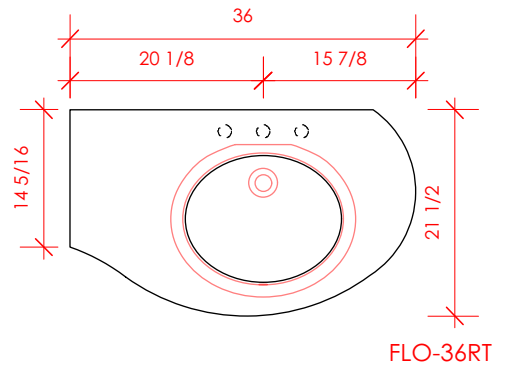

LACAVA

FLOU

FLO-F-36R