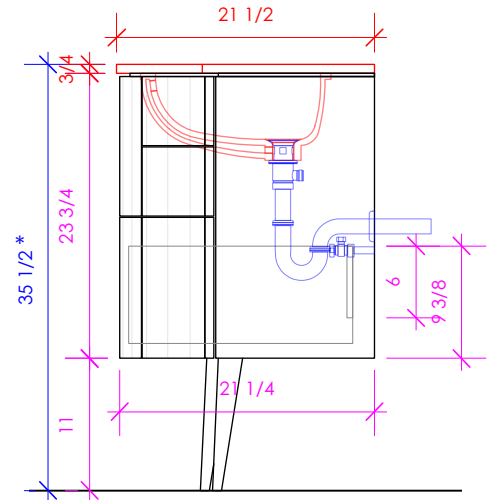

LACAVA

FLOU

FLO-F-36L

FLO-36LT

* Recommended installation height
** Recommended plumbing location

FEATURES:

- FLOOR STANDING VANITY
- THREE DRAWERS WITH SOFT-CLOSE GLIDES
- DRAWER BOXES STAINED TO REFLECT EXTERIOR FINISH
- ONE DOOR WITH SOFT-CLOSE HINGES
- SOLID WOOD LEGS
- DECORATIVE HARDWARE **K130** INCLUDED BUT NOT INSTALLED - CAN BE INSTALLED UPON REQUEST
- USED WITH **FLO-36LT** COUNTERTOP AND **33S** SINK (SOLD SEPARATELY)
- MOUNTING: FULL WOOD BACKING (SEE FURNITURE MANUAL)
- PROUDLY HANDMADE IN THE USA
- MANUFACTURED WITH LOW VOC FINISHES AND WOOD FROM RENEWABLE FORESTS

3/4" THICKNESS 3/4" THICKNESS 1/2" THICKNESS

* Recommended installation height
** Recommended plumbing location

LACAVA reserves the right to revise any dimension or information on this sheet without notice. Dimensions are nominal and may vary within an industry accepted tolerance of 1/4". Cabinets with 'vanity top' sinks are made to the matching sink and dimensions may vary. LACAVA is not responsible for any cutouts, countertops, or furniture made without the actual product or template. Differences in color, grain, appearance, and texture are inherent in all natural woodwork and should be expected. Variances in these qualities are not deemed manufacturing defects and will not be accepted as valid reasons for return or exchanges. Plumbing specifications are only a guideline and may need alteration based on application.