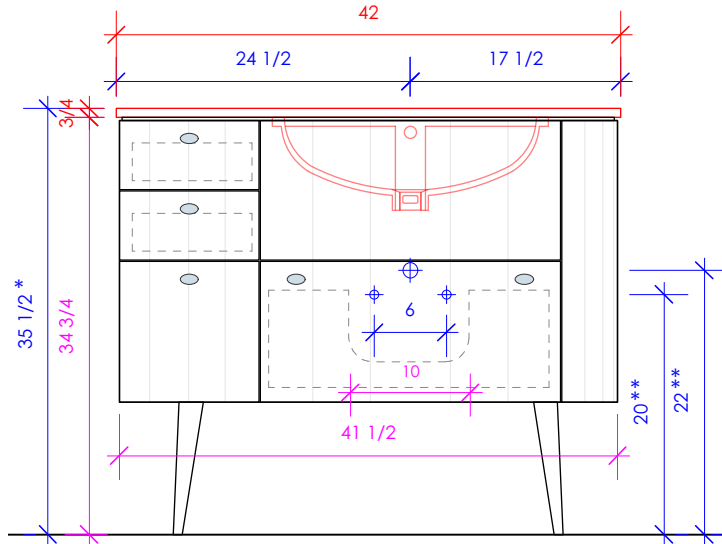

LACAVA

FLOU

FLO-F-42R

FEATURES:

- FLOOR STANDING VANITY
- THREE DRAWERS WITH SOFT-CLOSE GLIDES
- DRAWER BOXES STAINED TO REFLECT EXTERIOR FINISH
- ONE DOOR WITH SOFT-CLOSE HINGES
- SOLID WOOD LEGS
- DECORATIVE HARDWARE **K130** INCLUDED BUT NOT INSTALLED - CAN BE INSTALLED UPON REQUEST
- USED WITH **FLO-42RT** COUNTERTOP AND **33LA** SINK (SOLD SEPARATELY)
- MOUNTING: FULL WOOD BACKING (SEE FURNITURE MANUAL)
- PROUDLY HANDMADE IN THE USA
- MANUFACTURED WITH LOW VOC FINISHES AND WOOD FROM RENEWABLE FORESTS

FINISHES:

WOOD:

STANDARD:

02 - NATURAL CHERRY
07 - NATURAL WALNUT
24 - CLASSIC WALNUT
20 - ASH GRAY
06 - WENGE

PREMIUM:

31 - WHITE OAK
47 - SMOKY WALNUT
08 - MATTE WHITE
16 - MATTE BLACK
35 - MATTE ARDESIA
54 - MATTE TAUPE
42 - MATTE OLIVE GREEN
39 - MATTE SAGE
28 - MATTE AZURE
29 - MATTE CLOUD

LUXURY:

50 - HORIZON BLUE
52 - SILVER OAK
37 - WEATHERED OAK
85 - GLOSS WHITE
86 - GLOSS BLACK

46 - DRIFTWOOD
NEWTERRA ONLY

METALS:

METAL:

21 - BRUSHED STAINLESS STEEL
10 - POLISHED STAINLESS STEEL
44 - MATTE BLACK
MW - MATTE WHITE
BPW - BRASS POWDER COAT
SA - SIENNA

COUNTERTOP: FLO-42RT

STONE:

WH - BIANCO
LN - LINAC
AN - ATENA

QUARTZ:

PR - PURO
AH - ASH
CT - CRETA
VN - VENA
DN - DUNE
NR - NERO

SOLID SURFACE:

M - SATIN WHITE
G - POLISHED WHITE
R - MARMO
V - LAVA
D - OBSIDIAN
C - CREMA

CONCRETE:

SND - SAND
SLT - SLATE
SUN - SUN
CLY - CLAY
LIL - LILAC
MOS - MOSS
AQA - AQUA
BRK - BRICK
MAH - MATCHA
GAL - GALAXY
TER - TERRACOTTA
CHL - CHARCOAL
FOR - FOREST
BST - BASALTO

3/4" THICKNESS   3/4" THICKNESS   1/2" THICKNESS

* Recommended installation height
** Recommended plumbing location

LACAVA reserves the right to revise any dimension or information on this sheet without notice. Dimensions are nominal and may vary within an industry accepted tolerance of 1/4". Cabinets with 'vanity top' sinks are made to the matching sink and dimensions may vary. LACAVA is not responsible for any cutouts, countertops, or furniture made without the actual product or template. Differences in color, grain, appearance, and texture are inherent in all natural woodwork and should be expected. Variances in these qualities are not deemed manufacturing defects and will not be accepted as valid reasons for return or exchanges. Plumbing specifications are only a guideline and may need alteration based on application.

6630 WEST WRIGHTWOOD
CHICAGO, IL 60707

PH: 773-637-9600
FAX: 773-637-9601

LACAVA.COM
INFO@LACAVA.COM