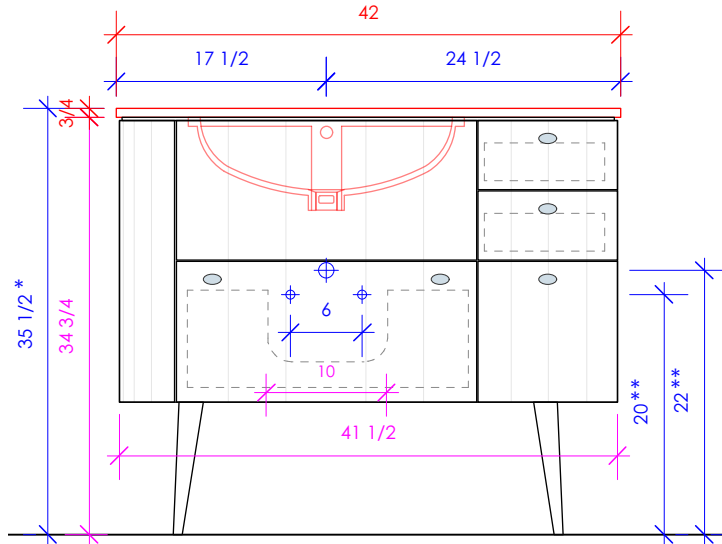

LACAVA

FLOU

FLO-F-42L

FLO-42LT

* Recommended installation height
** Recommended plumbing location

FEATURES:

- FLOOR STANDING VANITY
- THREE DRAWERS WITH SOFT-CLOSE GLIDES
- DRAWER BOXES STAINED TO REFLECT EXTERIOR FINISH
- ONE DOOR WITH SOFT-CLOSE HINGES
- SOLID WOOD LEGS
- DECORATIVE HARDWARE **K130** INCLUDED BUT NOT INSTALLED - CAN BE INSTALLED UPON REQUEST
- USED WITH **FLO-42LT** COUNTERTOP AND **33LA** SINK (SOLD SEPARATELY)
- MOUNTING: FULL WOOD BACKING (SEE FURNITURE MANUAL)
- PROUDLY HANDMADE IN THE USA
- MANUFACTURED WITH LOW VOC FINISHES AND WOOD FROM RENEWABLE FORESTS