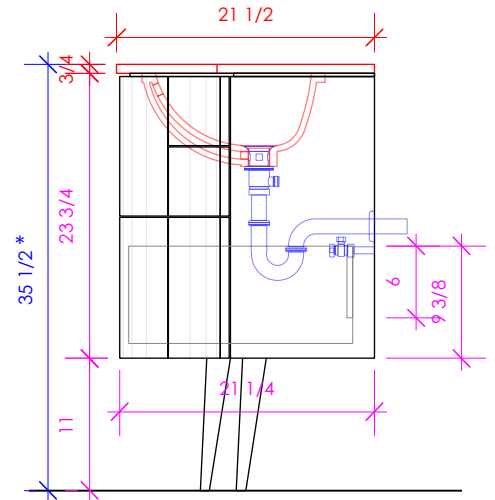

LACAVA

FLOU

FLO-F-42L

FLO-42LT

* Recommended installation height
** Recommended plumbing location

FEATURES:

- FLOOR STANDING VANITY
- THREE DRAWERS WITH SOFT-CLOSE GLIDES
- DRAWER BOXES STAINED TO REFLECT EXTERIOR FINISH
- ONE DOOR WITH SOFT-CLOSE HINGES
- SOLID WOOD LEGS
- DECORATIVE HARDWARE **K130** INCLUDED BUT NOT INSTALLED - CAN BE INSTALLED UPON REQUEST
- USED WITH **FLO-42LT** COUNTERTOP AND **33LA** SINK (SOLD SEPARATELY)
- MOUNTING: FULL WOOD BACKING (SEE FURNITURE MANUAL)
- PROUDLY HANDMADE IN THE USA
- MANUFACTURED WITH LOW VOC FINISHES AND WOOD FROM RENEWABLE FORESTS

LACAVA reserves the right to revise any dimension or information on this sheet without notice. Dimensions are nominal and may vary within an industry accepted tolerance of 1/4". Cabinets with 'vanity top' sinks are made to the matching sink and dimensions may vary. LACAVA is not responsible for any cutouts, countertops, or furniture made without the actual product or template. Differences in color, grain, appearance, and texture are inherent in all natural woodwork and should be expected. Variances in these qualities are not deemed manufacturing defects and will not be accepted as valid reasons for return or exchanges. Plumbing specifications are only a guideline and may need alteration based on application.