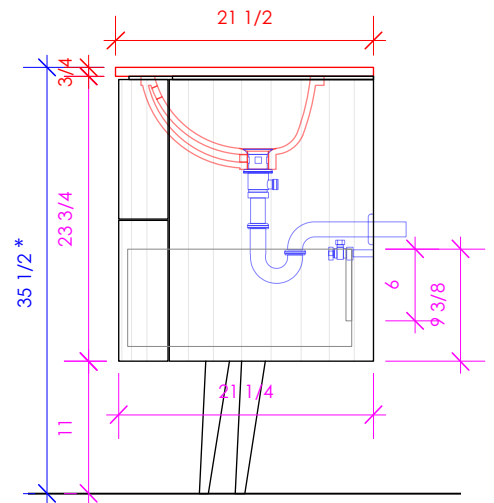

LACAVA

FLOU

FLO-F-42R

FEATURES:

- FLOOR STANDING VANITY
- THREE DRAWERS WITH SOFT-CLOSE GLIDES
- DRAWER BOXES STAINED TO REFLECT EXTERIOR FINISH
- ONE DOOR WITH SOFT-CLOSE HINGES
- SOLID WOOD LEGS
- DECORATIVE HARDWARE **K130** INCLUDED BUT NOT INSTALLED - CAN BE INSTALLED UPON REQUEST
- USED WITH **FLO-42RT** COUNTERTOP AND **33LA** SINK (SOLD SEPARATELY)
- MOUNTING: FULL WOOD BACKING (SEE FURNITURE MANUAL)
- PROUDLY HANDMADE IN THE USA
- MANUFACTURED WITH LOW VOC FINISHES AND WOOD FROM RENEWABLE FORESTS

FINISHES:

WOOD:

STANDARD:

02 - NATURAL CHERRY
07 - NATURAL WALNUT
24 - CLASSIC WALNUT
20 - ASH GRAY
06 - WENGE

PREMIUM:

31 - WHITE OAK
47 - SMOKY WALNUT
08 - MATTE WHITE
16 - MATTE BLACK
35 - MATTE ARDESIA
54 - MATTE TAUPE
42 - MATTE OLIVE GREEN
39 - MATTE SAGE
28 - MATTE AZURE
29 - MATTE CLOUD

LUXURY:

50 - HORIZON BLUE
52 - SILVER OAK
37 - WEATHERED OAK
85 - GLOSS WHITE
86 - GLOSS BLACK

46 - DRIFTWOOD
NEWTERRA ONLY

METALS:

METAL:

21 - BRUSHED STAINLESS STEEL
10 - POLISHED STAINLESS STEEL
44 - MATTE BLACK
MW - MATTE WHITE
BPW - BRASS POWDER COAT
SA - SIENNA

COUNTERTOP: FLO-42RT

STONE:

WH - BIANCO
LN - LINAC
AN - ATENA

QUARTZ:

PR - PURO
AH - ASH
CT - CRETA
VN - VENA
DN - DUNE
NR - NERO

SOLID SURFACE:

M - SATIN WHITE
G - POLISHED WHITE
R - MARMO
V - LAVA
D - OBSIDIAN
C - CREMA

CONCRETE:

SND - SAND
SLT - SLATE
SUN - SUN
CLY - CLAY
LIL - LILAC
MOS - MOSS
AQA - AQUA
BRK - BRICK
MAH - MATCHA
GAL - GALAXY
TER - TERRACOTTA
CHL - CHARCOAL
FOR - FOREST
BST - BASALTO

3/4" THICKNESS   3/4" THICKNESS   1/2" THICKNESS

* Recommended installation height
** Recommended plumbing location

LACAVA reserves the right to revise any dimension or information on this sheet without notice. Dimensions are nominal and may vary within an industry accepted tolerance of 1/4". Cabinets with 'vanity top' sinks are made to the matching sink and dimensions may vary. LACAVA is not responsible for any cutouts, countertops, or furniture made without the actual product or template. Differences in color, grain, appearance, and texture are inherent in all natural woodwork and should be expected. Variances in these qualities are not deemed manufacturing defects and will not be accepted as valid reasons for return or exchanges. Plumbing specifications are only a guideline and may need alteration based on application.

6630 WEST WRIGHTWOOD
CHICAGO, IL 60707

PH: 773-637-9600
FAX: 773-637-9601

LACAVA.COM
INFO@LACAVA.COM