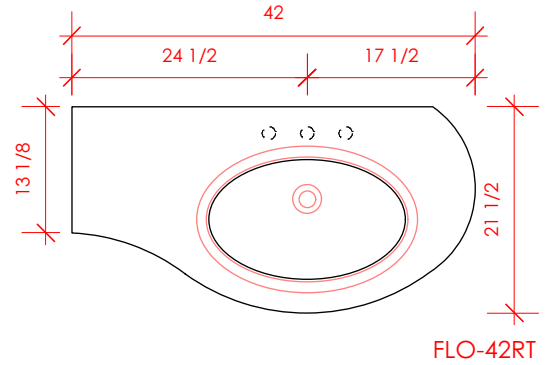

LACAVA

FLOU

FLO-F-42R

FEATURES:

- FLOOR STANDING VANITY
- THREE DRAWERS WITH SOFT-CLOSE GLIDES
- DRAWER BOXES STAINED TO REFLECT EXTERIOR FINISH
- ONE DOOR WITH SOFT-CLOSE HINGES
- SOLID WOOD LEGS
- DECORATIVE HARDWARE **K130** INCLUDED BUT NOT INSTALLED - CAN BE INSTALLED UPON REQUEST
- USED WITH **FLO-42RT** COUNTERTOP AND **33LA** SINK (SOLD SEPARATELY)
- MOUNTING: FULL WOOD BACKING (SEE FURNITURE MANUAL)
- PROUDLY HANDMADE IN THE USA
- MANUFACTURED WITH LOW VOC FINISHES AND WOOD FROM RENEWABLE FORESTS

FINISHES:

WOOD:

STANDARD:

02 - NATURAL CHERRY
07 - NATURAL WALNUT
24 - CLASSIC WALNUT
20 - ASH GRAY
06 - WENGE

PREMIUM:

31 - WHITE OAK
47 - SMOKY WALNUT
08 - MATTE WHITE
16 - MATTE BLACK
35 - MATTE ARDESIA
54 - MATTE TAUPE
42 - MATTE OLIVE GREEN
39 - MATTE SAGE
28 - MATTE AZURE
29 - MATTE CLOUD

LUXURY:

50 - HORIZON BLUE
52 - SILVER OAK
37 - WEATHERED OAK
85 - GLOSS WHITE
86 - GLOSS BLACK

46 - DRIFTWOOD
NEWTERRA ONLY

METALS:

METAL:

21 - BRUSHED STAINLESS STEEL
10 - POLISHED STAINLESS STEEL
44 - MATTE BLACK
MW - MATTE WHITE
BPW - BRASS POWDER COAT
SA - SIENNA

COUNTERTOP: FLO-42RT

STONE:

WH - BIANCO
LN - LINAC
AN - ATENA

QUARTZ:

PR - PURO
AH - ASH
CT - CRETA
VN - VENA
DN - DUNE
NR - NERO

SOLID SURFACE:

M - SATIN WHITE
G - POLISHED WHITE
R - MARMO
V - LAVA
D - OBSIDIAN
C - CREMA

CONCRETE:

SND - SAND
SLT - SLATE
SUN - SUN
CLY - CLAY
LIL - LILAC
MOS - MOSS
AQA - AQUA
BRK - BRICK
MAH - MATCHA
GAL - GALAXY
TER - TERRACOTTA
CHL - CHARCOAL
FOR - FOREST
BST - BASALTO

3/4" THICKNESS   3/4" THICKNESS   1/2" THICKNESS

* Recommended installation height
** Recommended plumbing location

LACAVA reserves the right to revise any dimension or information on this sheet without notice. Dimensions are nominal and may vary within an industry accepted tolerance of 1/4". Cabinets with 'vanity top' sinks are made to the matching sink and dimensions may vary. LACAVA is not responsible for any cutouts, countertops, or furniture made without the actual product or template. Differences in color, grain, appearance, and texture are inherent in all natural woodwork and should be expected. Variances in these qualities are not deemed manufacturing defects and will not be accepted as valid reasons for return or exchanges. Plumbing specifications are only a guideline and may need alteration based on application.

6630 WEST WRIGHTWOOD
CHICAGO, IL 60707

PH: 773-637-9600
FAX: 773-637-9601

LACAVA.COM
INFO@LACAVA.COM