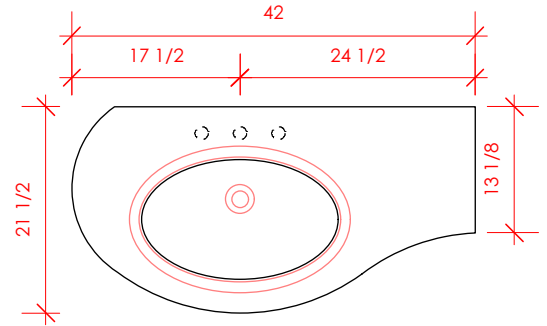

LACAVA

FLOU

FLO-F-42L

FLO-42LT

* Recommended installation height
** Recommended plumbing location

FEATURES:

- FLOOR STANDING VANITY
- THREE DRAWERS WITH SOFT-CLOSE GLIDES
- DRAWER BOXES STAINED TO REFLECT EXTERIOR FINISH
- ONE DOOR WITH SOFT-CLOSE HINGES
- SOLID WOOD LEGS
- DECORATIVE HARDWARE **K130** INCLUDED BUT NOT INSTALLED - CAN BE INSTALLED UPON REQUEST
- USED WITH **FLO-42LT** COUNTERTOP AND **33LA** SINK (SOLD SEPARATELY)
- MOUNTING: FULL WOOD BACKING (SEE FURNITURE MANUAL)
- PROUDLY HANDMADE IN THE USA
- MANUFACTURED WITH LOW VOC FINISHES AND WOOD FROM RENEWABLE FORESTS