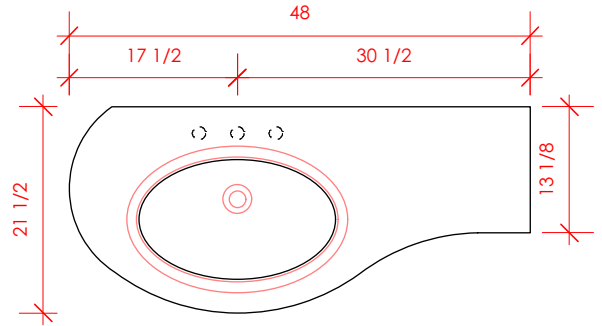

LACAVA

FLOU

FLO-F-48L

FLO-48LT

* Recommended installation height
** Recommended plumbing location

FEATURES:

- FLOOR STANDING VANITY
- FOUR DRAWERS WITH SOFT-CLOSE GLIDES
- DRAWER BOXES STAINED TO REFLECT EXTERIOR FINISH
- SOLID WOOD LEGS
- DECORATIVE HARDWARE **K130** INCLUDED BUT NOT INSTALLED - CAN BE INSTALLED UPON REQUEST
- USED WITH **FLO-48LT** COUNTERTOP AND **33LA** SINK (SOLD SEPARATELY)
- MOUNTING: FULL WOOD BACKING (SEE FURNITURE MANUAL)
- PROUDLY HANDMADE IN THE USA
- MANUFACTURED WITH LOW VOC FINISHES AND WOOD FROM RENEWABLE FORESTS