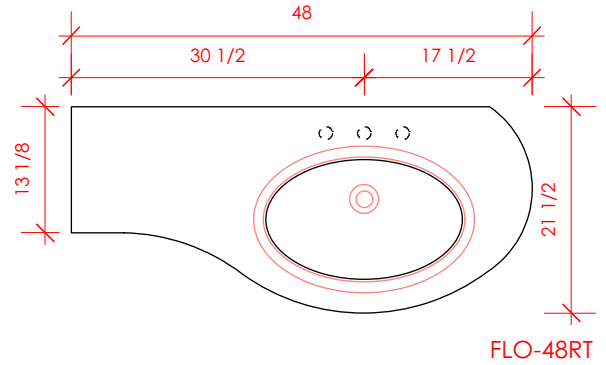

LACAVA reserves the right to revise any dimension or information on this sheet without notice. Dimensions are nominal and may vary within an industry accepted tolerance of 1/4". Cabinets with 'vanity top' sinks are made to the matching sink and dimensions may vary. LACAVA is not responsible for any cutouts, countertops, or furniture made without the actual product or template. Differences in color, grain, appearance, and texture are inherent in all natural woodwork and should be expected. Variances in these qualities are not deemed manufacturing defects and will not be accepted as valid reasons for return or exchanges. Plumbing specifications are only a guideline and may need alteration based on application.

6630 WEST WRIGHTWOOD
CHICAGO, IL 60707

PH: 773-637-9600
FAX: 773-637-9601

LACAVA.COM
INFO@LACAVA.COM

LACAVA

FLOU

FLO-F-48R

* Recommended installation height
** Recommended plumbing location

FEATURES: