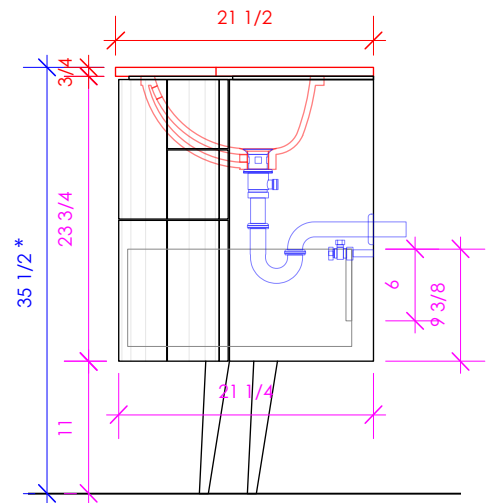

LACAVA

FLOU

FLO-F-48L

FLO-48LT

* Recommended installation height
** Recommended plumbing location

FEATURES:

- FLOOR STANDING VANITY
- FOUR DRAWERS WITH SOFT-CLOSE GLIDES
- DRAWER BOXES STAINED TO REFLECT EXTERIOR FINISH
- SOLID WOOD LEGS
- DECORATIVE HARDWARE **K130** INCLUDED BUT NOT INSTALLED - CAN BE INSTALLED UPON REQUEST
- USED WITH **FLO-48LT** COUNTERTOP AND **33LA** SINK (SOLD SEPARATELY)
- MOUNTING: FULL WOOD BACKING (SEE FURNITURE MANUAL)
- PROUDLY HANDMADE IN THE USA
- MANUFACTURED WITH LOW VOC FINISHES AND WOOD FROM RENEWABLE FORESTS