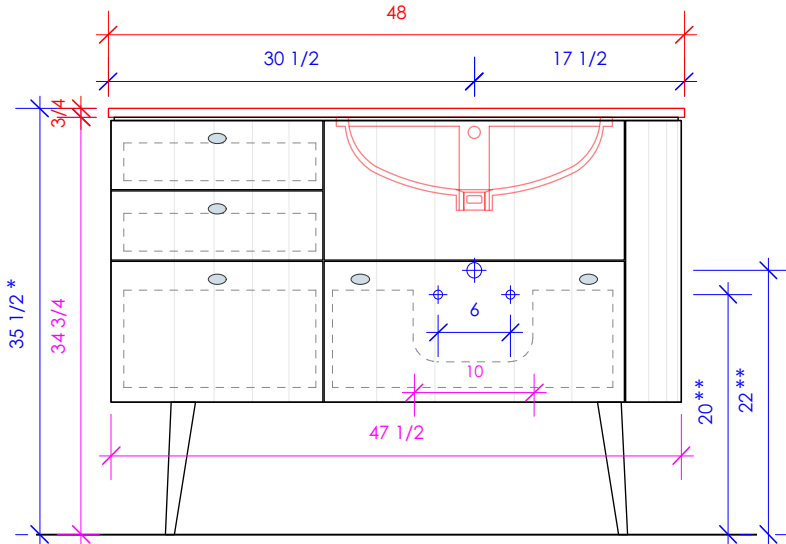

LACAVA reserves the right to revise any dimension or information on this sheet without notice. Dimensions are nominal and may vary within an industry accepted tolerance of 1/4". Cabinets with 'vanity top' sinks are made to the matching sink and dimensions may vary. LACAVA is not responsible for any cutouts, countertops, or furniture made without the actual product or template. Differences in color, grain, appearance, and texture are inherent in all natural woodwork and should be expected. Variances in these qualities are not deemed manufacturing defects and will not be accepted as valid reasons for return or exchanges. Plumbing specifications are only a guideline and may need alteration based on application.

6630 WEST WRIGHTWOOD
CHICAGO, IL 60707

PH: 773-637-9600
FAX: 773-637-9601

LACAVA.COM
INFO@LACAVA.COM

LACAVA

FLOU

FLO-F-48R

* Recommended installation height
** Recommended plumbing location

FEATURES: