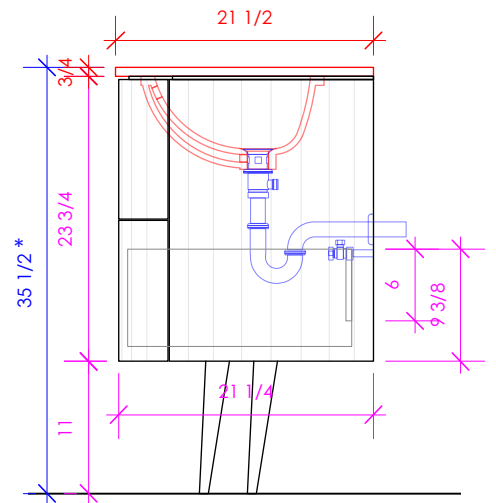

LACAVA reserves the right to revise any dimension or information on this sheet without notice. Dimensions are nominal and may vary within an industry accepted tolerance of 1/4". Cabinets with 'vanity top' sinks are made to the matching sink and dimensions may vary. LACAVA is not responsible for any cutouts, countertops, or furniture made without the actual product or template. Differences in color, grain, appearance, and texture are inherent in all natural woodwork and should be expected. Variances in these qualities are not deemed manufacturing defects and will not be accepted as valid reasons for return or exchanges. Plumbing specifications are only a guideline and may need alteration based on application.

6630 WEST WRIGHTWOOD
CHICAGO, IL 60707

PH: 773-637-9600
FAX: 773-637-9601

LACAVA.COM
INFO@LACAVA.COM

LACAVA

FLOU

FLO-F-48R

* Recommended installation height
** Recommended plumbing location

FEATURES: