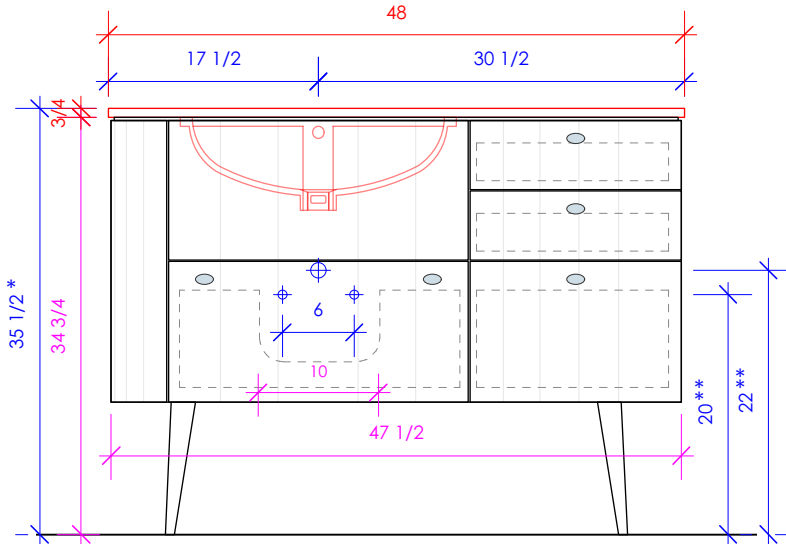

LACAVA

FLOU

FLO-F-48L

FLO-48LT

* Recommended installation height
** Recommended plumbing location

FEATURES:

- FLOOR STANDING VANITY
- FOUR DRAWERS WITH SOFT-CLOSE GLIDES
- DRAWER BOXES STAINED TO REFLECT EXTERIOR FINISH
- SOLID WOOD LEGS
- DECORATIVE HARDWARE **K130** INCLUDED BUT NOT INSTALLED - CAN BE INSTALLED UPON REQUEST
- USED WITH **FLO-48LT** COUNTERTOP AND **33LA** SINK (SOLD SEPARATELY)
- MOUNTING: FULL WOOD BACKING (SEE FURNITURE MANUAL)
- PROUDLY HANDMADE IN THE USA
- MANUFACTURED WITH LOW VOC FINISHES AND WOOD FROM RENEWABLE FORESTS