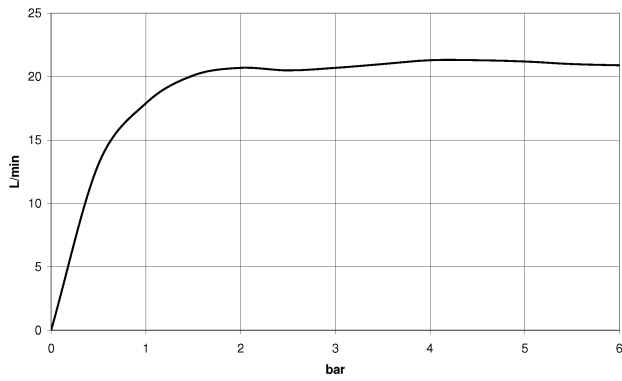

**Bathtub - Meta**

Single-lever tub mixer for wall-mounted installation with hand shower set - platinum matte

Article number: 33 233 660-06

- 8" Projection
- Hand shower set: Standard spray
- Spout: Round aerated stream
- Hand shower set with anti-scale technology
- Integrated diverter
- Flanges  $\varnothing$  2-3/8"
- Center to center 5-7/8"  $\pm$  6"
- 1/2" connection
- Metal shower hose 49-1/4" with anti-twist device
- Showerhead holder with rosette,  $\varnothing$  2-1/4"
- Water flow rate limited to max. 3.7 gpm
- Handshower flow rate max. 1.8 gpm
- Internal backflow preventer.
- NOTE: Local building codes may require the use of an anti-scald device. Please refer to remote pressure balance valve (35 910 970 90)

platinum matte

Accessory is required for this item.

**Dimensional drawing**

All dimensions in mm / inch = mm x 0,0394

Bathtub - Meta

Single-lever tub mixer for wall-mounted installation with hand shower set - platinum matte

Article number: 33 233 660-06

Flow rate chart