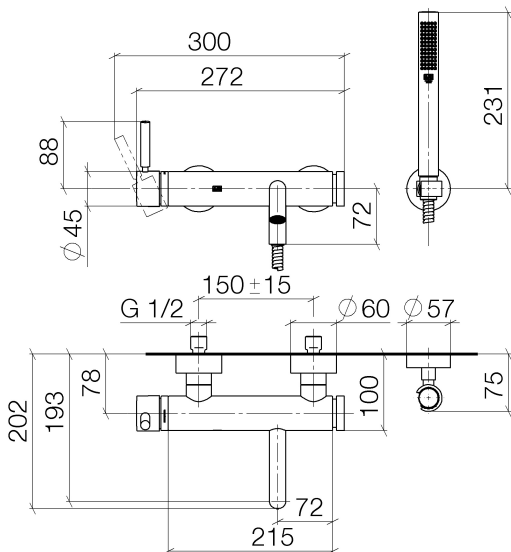

**Bathtub - Meta**

Single-lever tub mixer for wall-mounted installation with hand shower set - platinum matte

Article number: 33 233 660-06

- 8" Projection
- Hand shower set: Standard spray
- Spout: Round aerated stream
- Hand shower set with anti-scale technology
- Integrated diverter
- Flanges  $\varnothing$  2-3/8"
- Center to center 5-7/8"  $\pm$  6"
- 1/2" connection
- Metal shower hose 49-1/4" with anti-twist device
- Showerhead holder with rosette,  $\varnothing$  2-1/4"
- Water flow rate limited to max. 3.7 gpm
- Handshower flow rate max. 1.8 gpm
- Internal backflow preventer.
- NOTE: Local building codes may require the use of an anti-scald device. Please refer to remote pressure balance valve (35 910 970 90)

platinum matte

Accessory is required for this item.

**Dimensional drawing**

All dimensions in mm / inch = mm x 0,0394

Bathtub - Meta

Single-lever tub mixer for wall-mounted installation with hand shower set - platinum matte

Article number: 33 233 660-06

Flow rate chart

## Bathtub - Meta

Single-lever tub mixer for wall-mounted installation with hand shower set - platinum matte

Article number: 33 233 660-06