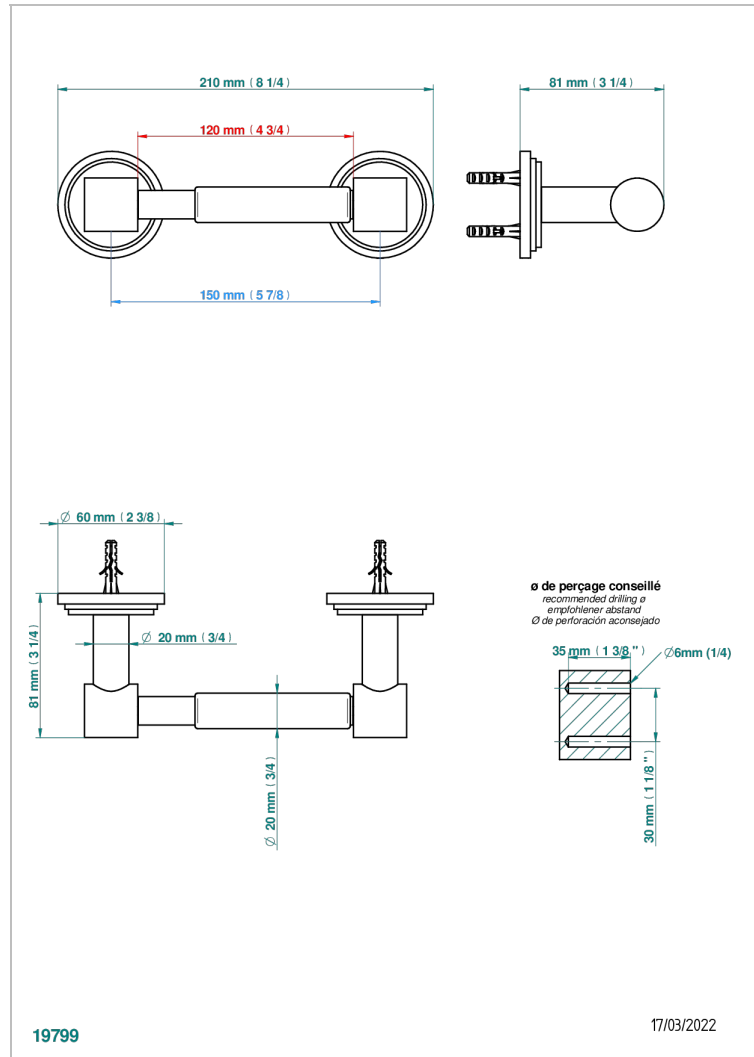

## CHARACTERISTIC

- Faubourg black porcelain
- Paper roll holder