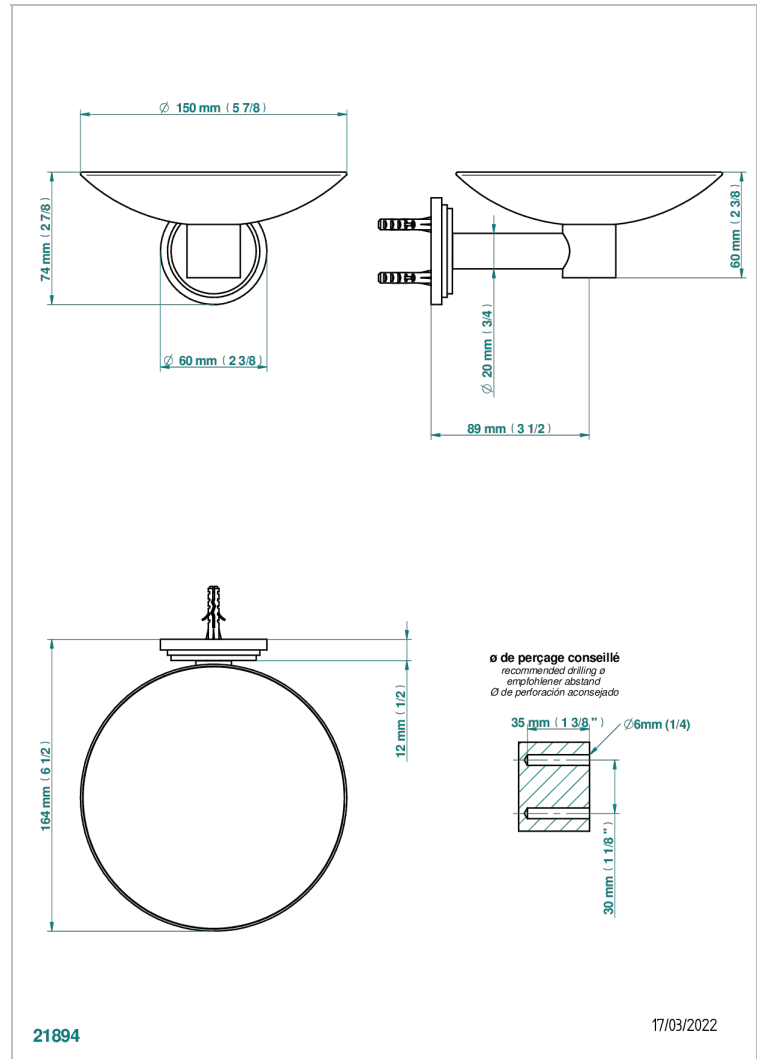

# FAUBOURG BLACK PORCELAIN

G2L-546GM

Soap dish, wall mounted, 6" diameter

THG<sup>®</sup>  
PARIS

## CHARACTERISTIC

- Faubourg black porcelain
- Soap dish, wall mounted, 6" diameter