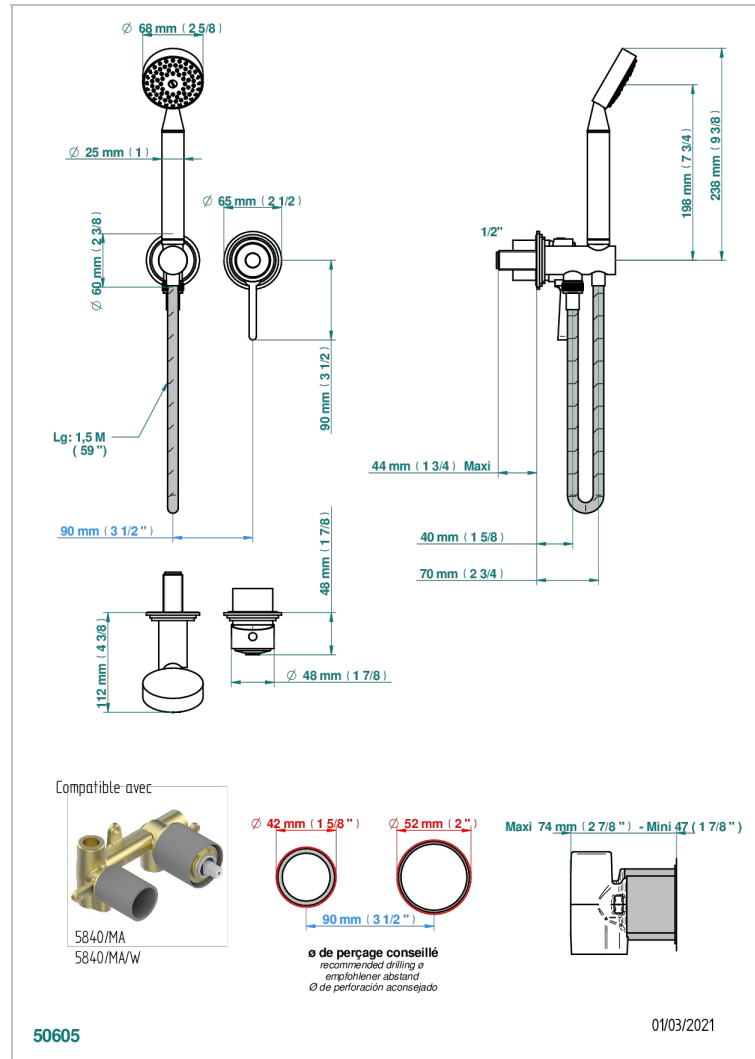

FAUBOURG BLACK PORCELAIN

G2L-6561B

Trim only for wall mixer with complete handshower on hook

THG
PARIS

CHARACTERISTIC

- Faubourg black porcelain
- Trim only for wall mixer with complete handshower on hook

TECHNICAL SPECS

- Recommandé : 3 bars (max. 5 bars) - Advised : 43,5 psi (max. 72 psi)
- 9,5 l/min à 3 bars (2.5 gpm at 43.5 psi)

RELATED SKU'S

- Ref. G00-5840/MA Rough parts for concealed wall-mounted mixer with 1/2" outlet