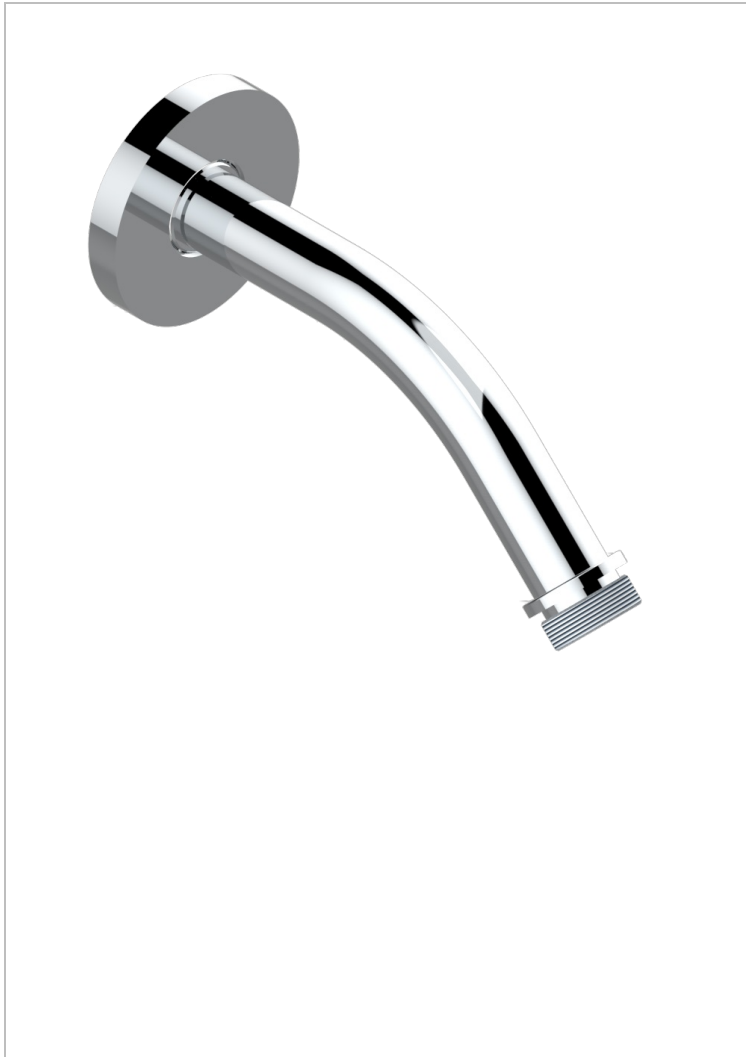

COLLECTION "O"

G4P-82/US

Horizontal shower arm, 45°, lg: 4" 3/4

CHARACTERISTIC

- Collection "O"
- Horizontal shower arm, 45°, lg: 4" 3/4

AVAILABLE FINITIONS

Blush PVD - H62
Brass color PVD - H49
Brown bronze color PVD - F33
Chrome polished - A02
Chrome polished / gold polished - G02
Copper antique matt, coated - H07

Gold color PVD - H52
Gold mat - F07
Gold polished - F01
Graphite PVD - H64
Light coated bronze - D01
Matt Umber PVD - H67

Matt blush PVD - H60
Matt brass color PVD - H50
Matt brown bronze color PVD - F34
Matt chrome (American satin) - C02
Matt gold color PVD - H53
Matt graphite PVD - H65

Matt nickel (American satin) - C01
Matt nickel color PVD - H56
Nickel antique / Sovereign - H28
Nickel color PVD - H55
Nickel polished - B01
Silver polished, antique - H03

Soft gold - F30
Soft matt gold - F31
Umber PVD - H66