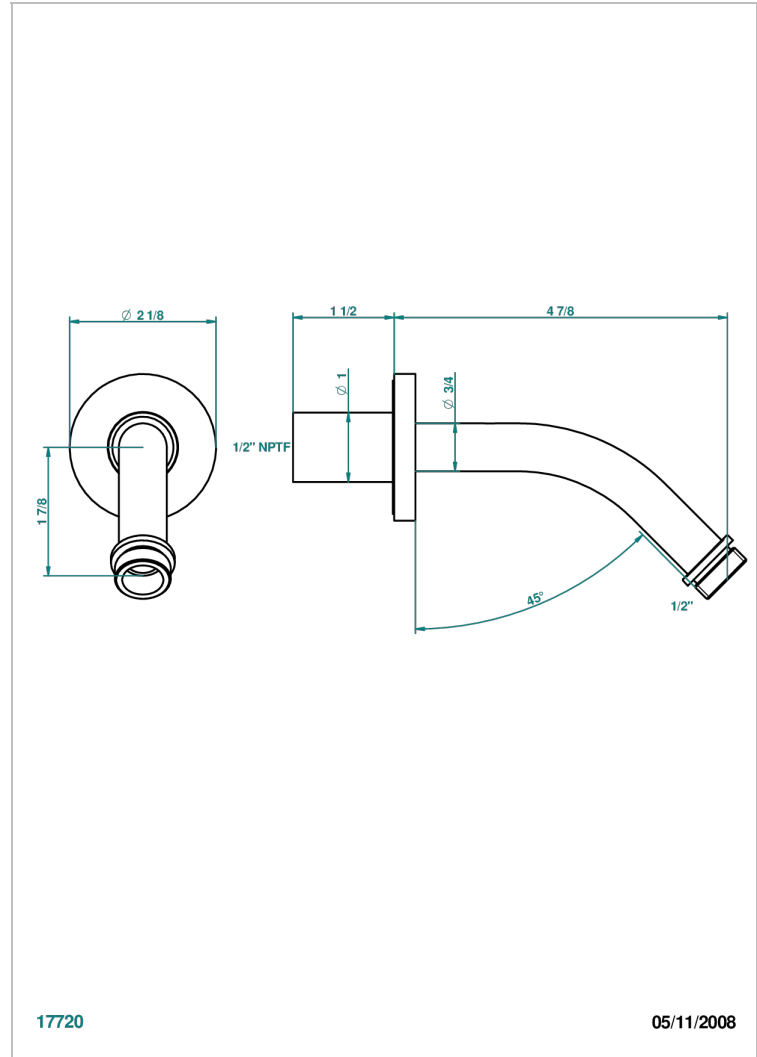

COLLECTION "O"

G4P-82/US

Horizontal shower arm, 45°, lg: 4" 3/4

CHARACTERISTIC

- Collection "O"
- Horizontal shower arm, 45°, lg: 4" 3/4

AVAILABLE FINITIONS

Blush PVD - H62
Brass color PVD - H49
Brown bronze color PVD - F33
Chrome polished - A02
Chrome polished / gold polished - G02
Copper antique matt, coated - H07