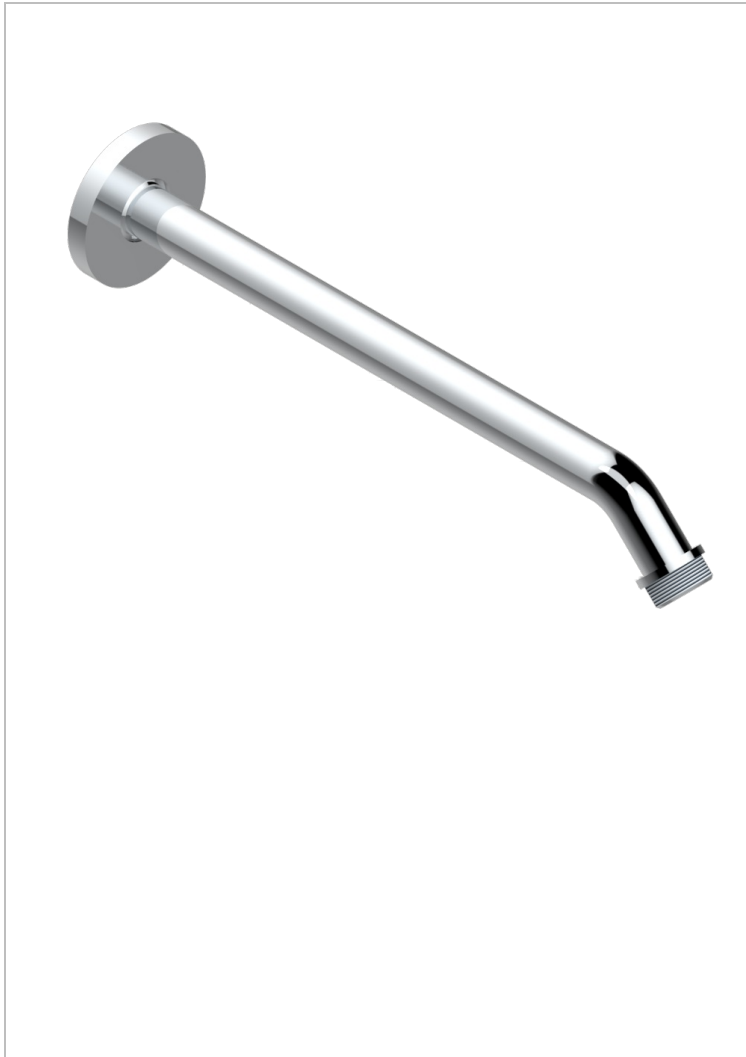

COLLECTION "O"

G4P-84/US

Horizontal shower arm, 45°, lg: 10"

THG[®]
PARIS

17721

06/11/2008

CHARACTERISTIC

- Collection "O"
- Horizontal shower arm, 45°, lg: 10"

AVAILABLE FINITIONS

Blush PVD - H62
Brass color PVD - H49
Brown bronze color PVD - F33
Chrome polished - A02
Chrome polished / gold polished - G02
Copper antique matt, coated - H07

Gold color PVD - H52
Gold mat - F07
Gold polished - F01
Graphite PVD - H64
Light coated bronze - D01
Matt Umber PVD - H67

Matt blush PVD - H60
Matt brass color PVD - H50
Matt brown bronze color PVD - F34
Matt chrome (American satin) - C02
Matt gold color PVD - H53
Matt graphite PVD - H65

Matt nickel (American satin) - C01
Matt nickel color PVD - H56
Nickel antique / Sovereign - H28
Nickel color PVD - H55
Nickel polished - B01
Silver polished, antique - H03

Soft gold - F30
Soft matt gold - F31
Umber PVD - H66