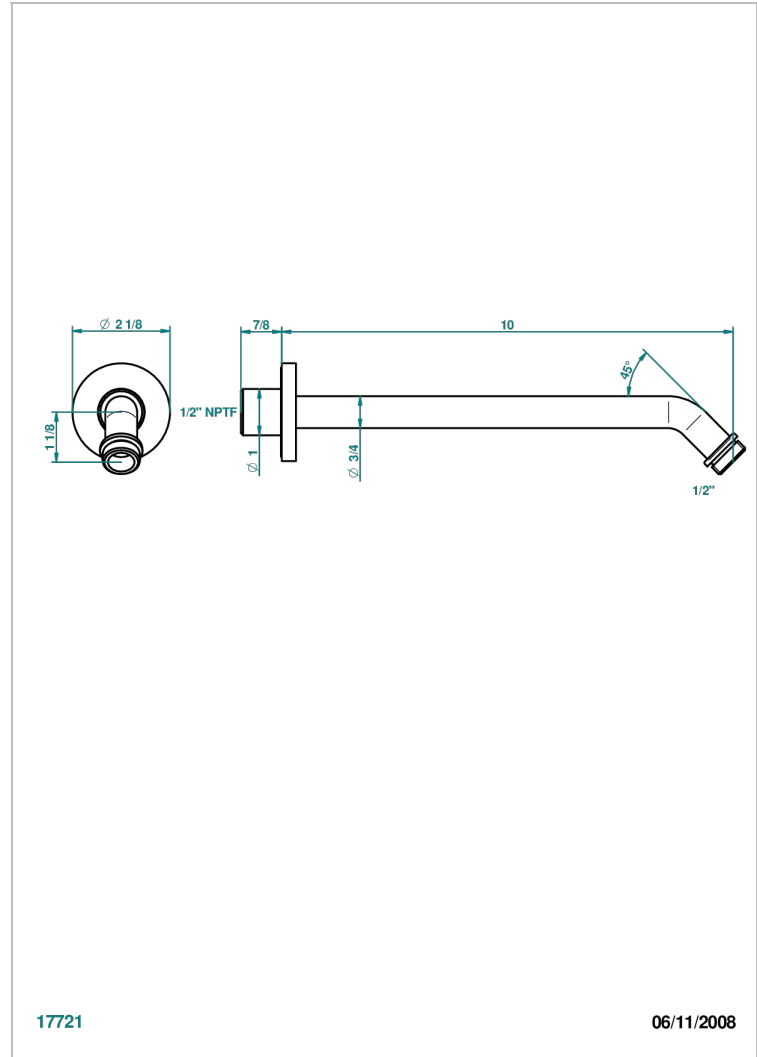

COLLECTION "O"

G4P-84/US

Horizontal shower arm, 45°, lg: 10"

THG[®]
PARIS

17721

06/11/2008

CHARACTERISTIC

- Collection "O"
- Horizontal shower arm, 45°, lg: 10"