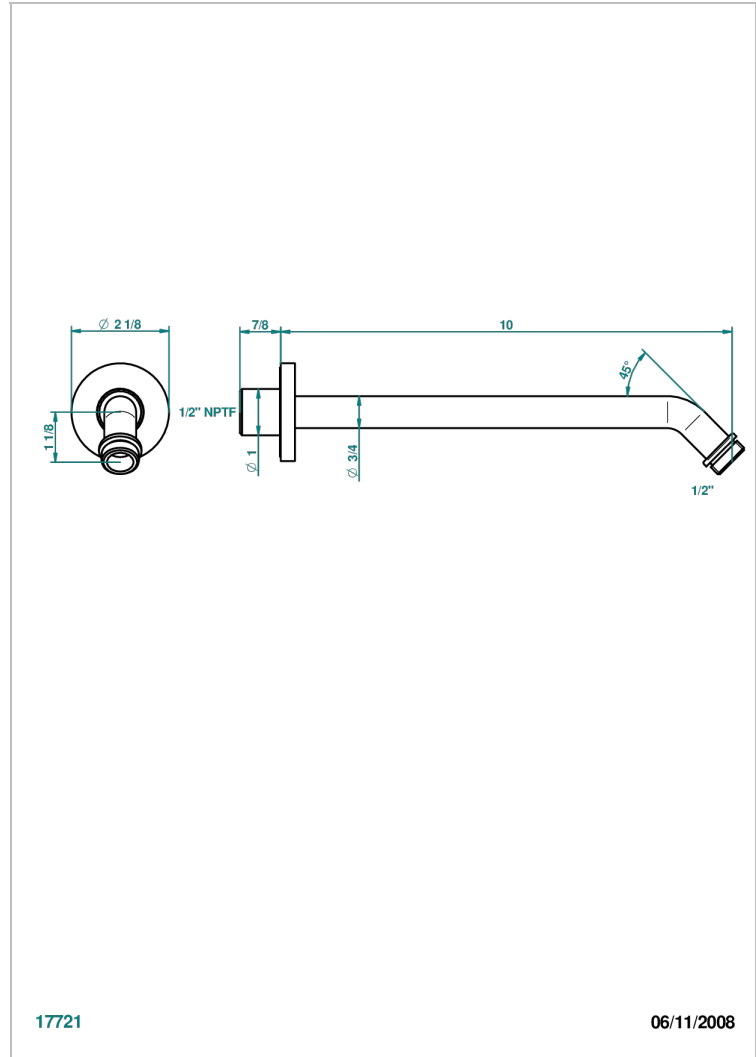

NANO

G5A-84/US

Horizontal shower arm, 45°, lg: 10"

17721

06/11/2008

CHARACTERISTIC

- Nano
- Horizontal shower arm, 45°, lg: 10"

AVAILABLE FINITIONS

- Chrome polished - A02
- Chrome polished / gold polished - G02
- Gold mat - F07
- Gold polished - F01
- Matt chrome (American satin) - C02
- Matt nickel (American satin) - C01

- Nickel antique / Sovereign - H28
- Nickel polished - B01
- Soft gold - F30
- Soft matt gold - F31