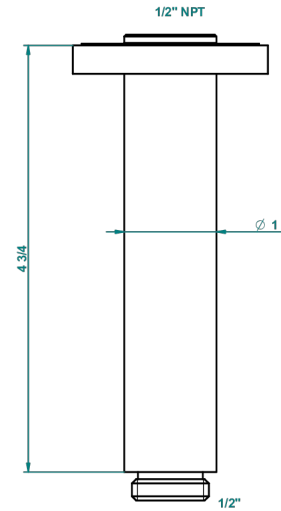

# NANO WITH LEVER HANDLES

G5B-82V/US

Vertical shower arm ceiling mounted 1/2" connection

17725

21/09/2015

## CHARACTERISTIC

- Nano with lever handles
- Vertical shower arm ceiling mounted 1/2" connection