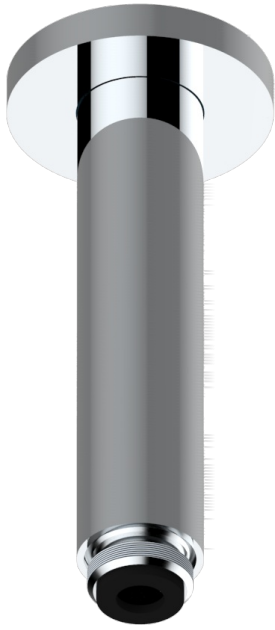

# NANO WITH LEVER HANDLES

G5B-82V/US

Vertical shower arm ceiling mounted 1/2" connection

17725

21/09/2015

## CHARACTERISTIC

- Nano with lever handles
- Vertical shower arm ceiling mounted 1/2" connection

## AVAILABLE FINITIONS

Chrome polished - A02  
Chrome polished / gold polished - G02  
Gold mat - F07  
Gold polished - F01  
Matt chrome (American satin) - C02  
Matt nickel (American satin) - C01

Nickel antique / Sovereign - H28  
Nickel polished - B01  
Soft gold - F30  
Soft matt gold - F31