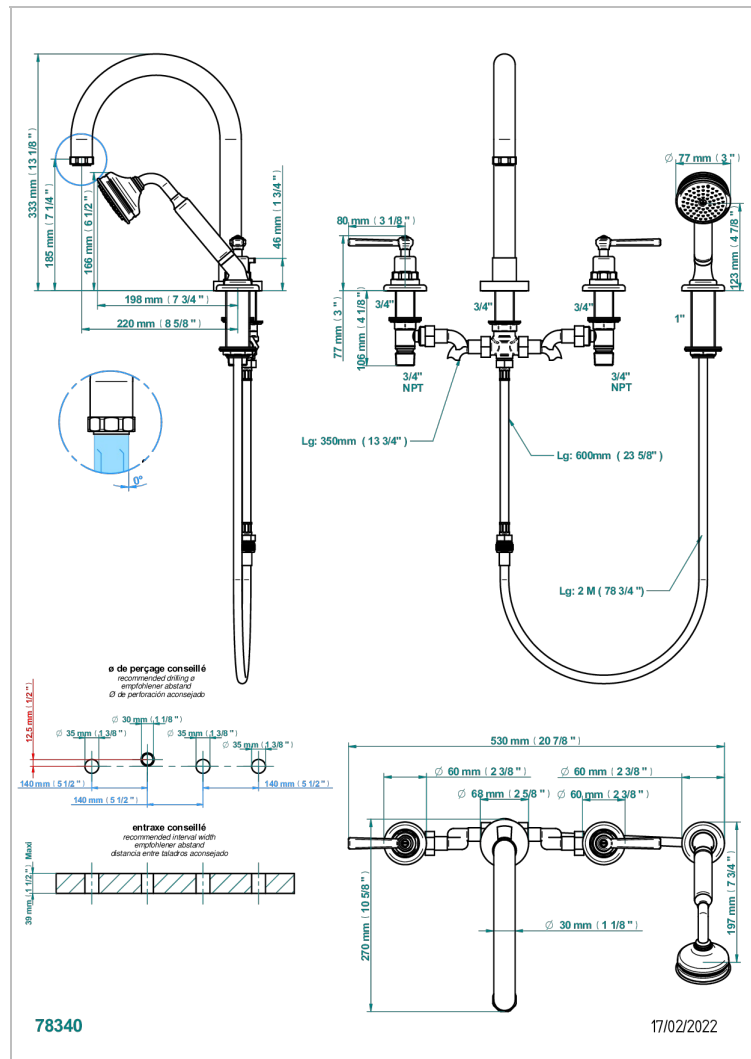

# CLUB SAINT-GERMAIN WITH LEVER HANDLES

G7J-112BSGUS

Roman tub set with diverter spout and handshower, 3/4" valves

## CHARACTERISTIC

- ASME : ASME A112.18.1-2011/CSA B125.1-11