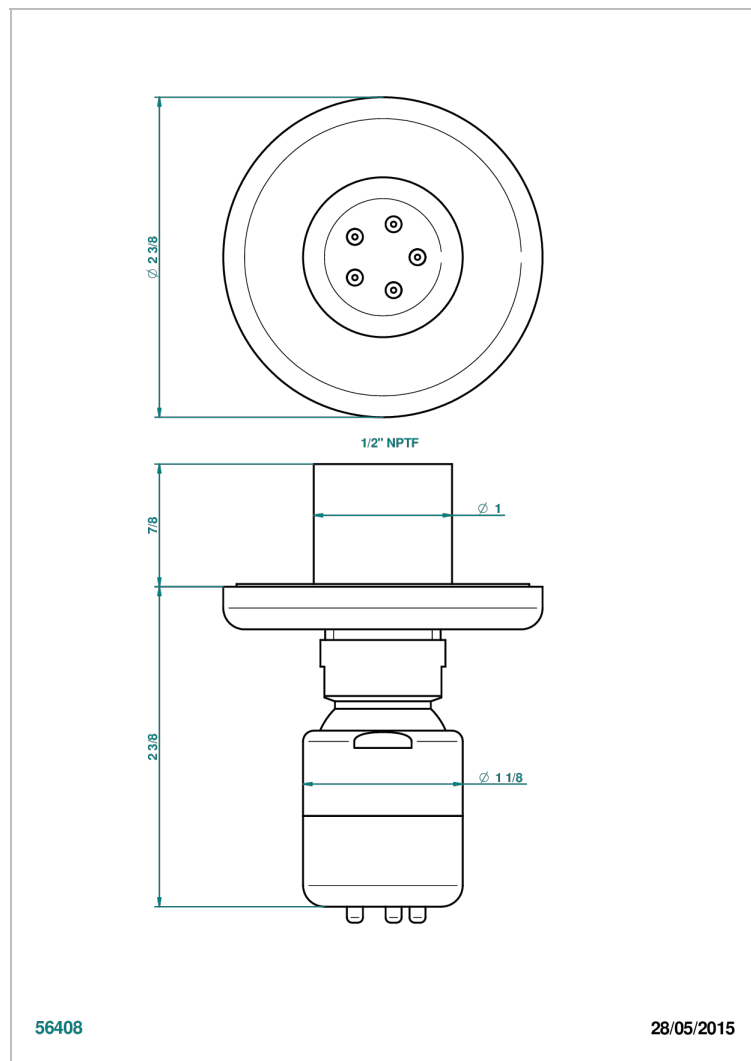

CLUB SAINT-GERMAIN WITH LEVER HANDLES

G7J-290/BUS

Body spray 1/2" with Easyclean system

THG[®]
PARIS

56408

28/05/2015

CHARACTERISTIC

- Club Saint-Germain with lever handles
- Body spray 1/2" with Easyclean system