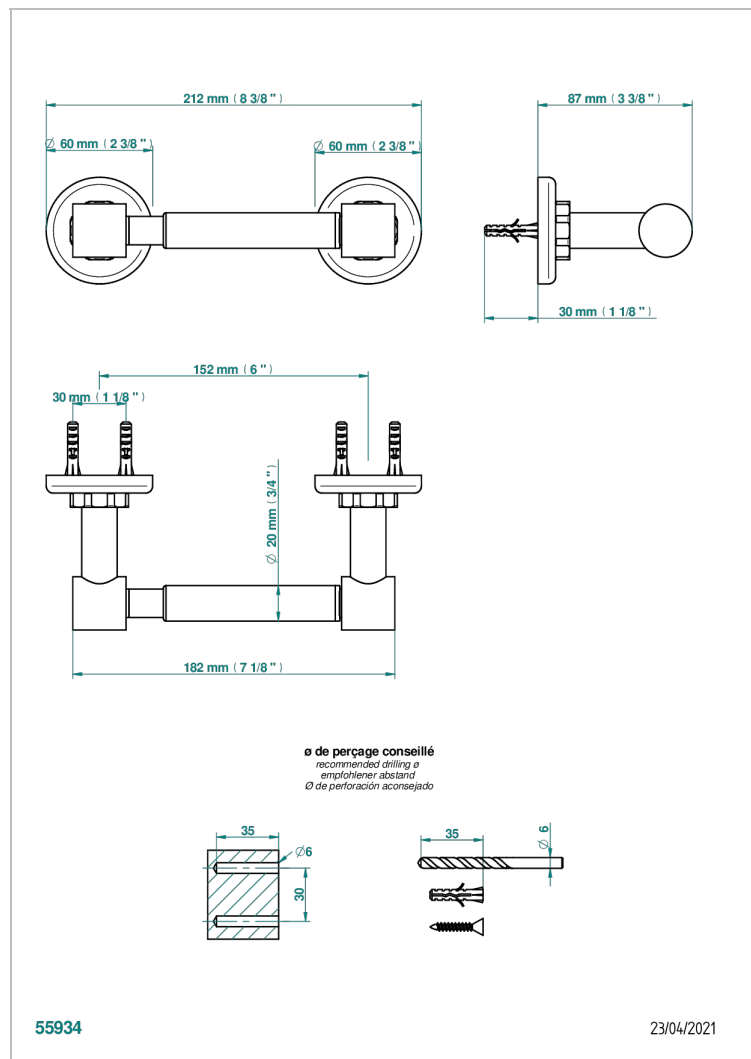

CLUB SAINT-GERMAIN WITH LEVER HANDLES

G7J-543M

Paper roll holder

CHARACTERISTIC

- Club Saint-Germain with lever handles
- Paper roll holder

AVAILABLE FINITIONS

Blush PVD - H62
Brass color PVD - H49
Brown bronze color PVD - F33
Chrome polished - A02
Chrome polished / gold polished - G02
Copper antique matt, coated - H07