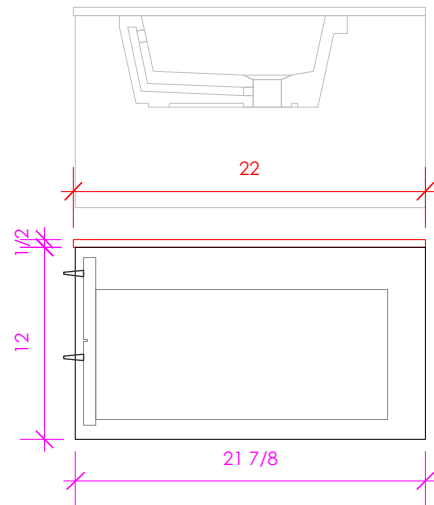

LACAVA

GEMELLI

GEM-ST-24

* Recommended installation height
** Recommended plumbing location

FEATURES:

- WALL MOUNT CABINET
- ONE DRAWER WITH SOFT-CLOSE GLIDES
- DRAWER BOX STAINED TO REFLECT EXTERIOR FINISH
- DECORATIVE EDGE DETAILING
- INTEGRATED COUNTERTOP DETAILING
- DECORATIVE HARDWARE **K510** INCLUDED BUT NOT INSTALLED - CAN BE INSTALLED UPON REQUEST
- USED WITH **GEM-ST-24T** COUNTERTOP
- MOUNTING: FULL WOOD BACKING
(SEE FURNITURE MANUAL)
- PROUDLY HANDMADE IN THE USA
- MANUFACTURED WITH LOW VOC FINISHES AND WOOD FROM RENEWABLE FORESTS

LACAVA reserves the right to revise any dimension or information on this sheet without notice. Dimensions are nominal and may vary within an industry accepted tolerance of 1/4". Cabinets with 'vanity top' sinks are made to the matching sink and dimensions may vary. LACAVA is not responsible for any cutouts, countertops, or furniture made without the actual product or template. Differences in color, grain, appearance, and texture are inherent in all natural woodwork and should be expected. Variances in these qualities are not deemed manufacturing defects and will not be accepted as valid reasons for return or exchanges. Plumbing specifications are only a guideline and may need alteration based on application.