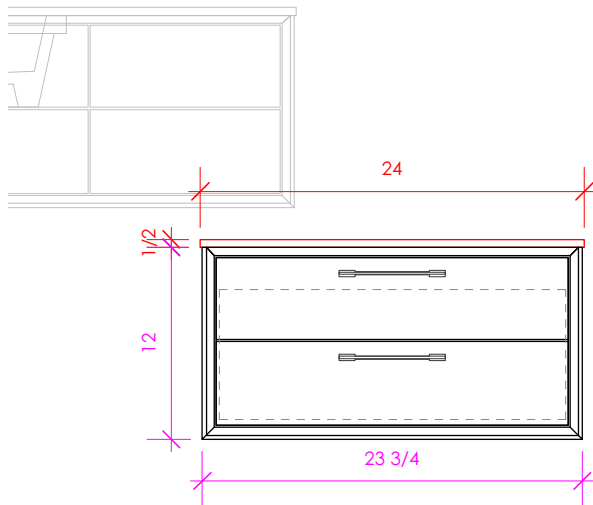

LACAVA

GEMELLI

GEM-ST-24

* Recommended installation height
** Recommended plumbing location

FEATURES:

- WALL MOUNT CABINET
- ONE DRAWER WITH SOFT-CLOSE GLIDES
- DRAWER BOX STAINED TO REFLECT EXTERIOR FINISH
- DECORATIVE EDGE DETAILING
- INTEGRATED COUNTERTOP DETAILING
- DECORATIVE HARDWARE **K510** INCLUDED BUT NOT INSTALLED - CAN BE INSTALLED UPON REQUEST
- USED WITH **GEM-ST-24T** COUNTERTOP
- MOUNTING: FULL WOOD BACKING
(SEE FURNITURE MANUAL)
- PROUDLY HANDMADE IN THE USA
- MANUFACTURED WITH LOW VOC FINISHES AND WOOD FROM RENEWABLE FORESTS

LACAVA reserves the right to revise any dimension or information on this sheet without notice. Dimensions are nominal and may vary within an industry accepted tolerance of 1/4". Cabinets with 'vanity top' sinks are made to the matching sink and dimensions may vary. LACAVA is not responsible for any cutouts, countertops, or furniture made without the actual product or template. Differences in color, grain, appearance, and texture are inherent in all natural woodwork and should be expected. Variances in these qualities are not deemed manufacturing defects and will not be accepted as valid reasons for return or exchanges. Plumbing specifications are only a guideline and may need alteration based on application.