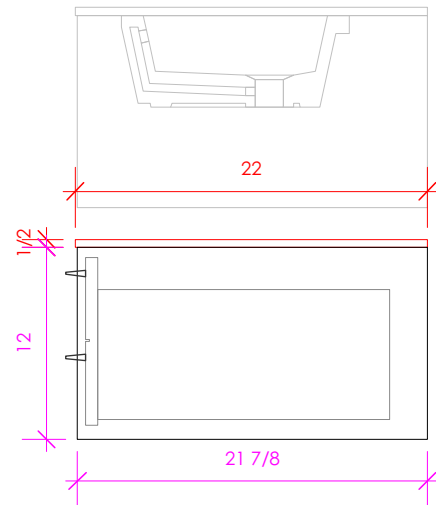

LACAVA

GEMELLI

GEM-ST-30

* Recommended installation height
** Recommended plumbing location

FEATURES:

- WALL MOUNT CABINET
- ONE DRAWER WITH SOFT-CLOSE GLIDES
- DRAWER BOX STAINED TO REFLECT EXTERIOR FINISH
- DECORATIVE EDGE DETAILING
- INTEGRATED COUNTERTOP DETAILING
- DECORATIVE HARDWARE **K510** INCLUDED BUT NOT INSTALLED - CAN BE INSTALLED UPON REQUEST
- USED WITH **GEM-ST-30T** COUNTERTOP
- MOUNTING: FULL WOOD BACKING (SEE FURNITURE MANUAL)
- PROUDLY HANDMADE IN THE USA
- MANUFACTURED WITH LOW VOC FINISHES AND WOOD FROM RENEWABLE FORESTS

FINISHES:

WOOD:

STANDARD:

02 - NATURAL CHERRY
07 - NATURAL WALNUT
24 - CLASSIC WALNUT
20 - ASH GRAY
06 - WENGE

PREMIUM:

31 - WHITE OAK
47 - SMOKY WALNUT
08 - MATTE WHITE
16 - MATTE BLACK
35 - MATTE ARDESIA
54 - MATTE TAUPE
42 - MATTE OLIVE GREEN
39 - MATTE SAGE
28 - MATTE AZURE
29 - MATTE CLOUD

LUXURY:

50 - HORIZON BLUE
52 - SILVER OAK
37 - WEATHERED OAK
85 - GLOSS WHITE
86 - GLOSS BLACK

46 - DRIFTWOOD
NEWTERRA ONLY

METALS:

METAL:

21 - BRUSHED STAINLESS STEEL
10 - POLISHED STAINLESS STEEL
44 - MATTE BLACK
MW - MATTE WHITE
BPW - BRASS POWDER COAT
SA - SIENNA

COUNTERTOP: **GEM-ST-30T**

STONE:

WH - BIANCO
LN - LINAC
AN - ATENA

QUARTZ:

PR - PURO
AH - ASH
CT - CRETA
VN - VENA
DN - DUNE
NR - NERO

SOLID SURFACE:

M - SATIN WHITE
G - POLISHED WHITE
R - MARMO
V - LAVA
D - OBSIDIAN
C - CREMA

CONCRETE:

SND - SAND
SLT - SLATE
SUN - SUN
CLY - CLAY
LIL - LILAC
MOS - MOSS
AQA - AQUA
BRK - BRICK
MAH - MATCHA
GAL - GALAXY
TER - TERRACOTTA
CHL - CHARCOAL
FOR - FOREST
BST - BASALTO

3/4" THICKNESS   3/4" THICKNESS   1/2" THICKNESS

LACAVA reserves the right to revise any dimension or information on this sheet without notice. Dimensions are nominal and may vary within an industry accepted tolerance of 1/4". Cabinets with 'vanity top' sinks are made to the matching sink and dimensions may vary. LACAVA is not responsible for any cutouts, countertops, or furniture made without the actual product or template. Differences in color, grain, appearance, and texture are inherent in all natural woodwork and should be expected. Variances in these qualities are not deemed manufacturing defects and will not be accepted as valid reasons for return or exchanges. Plumbing specifications are only a guideline and may need alteration based on application.

6630 WEST WRIGHTWOOD
CHICAGO, IL 60707

PH: 773-637-9600
FAX: 773-637-9601

LACAVA.COM
INFO@LACAVA.COM