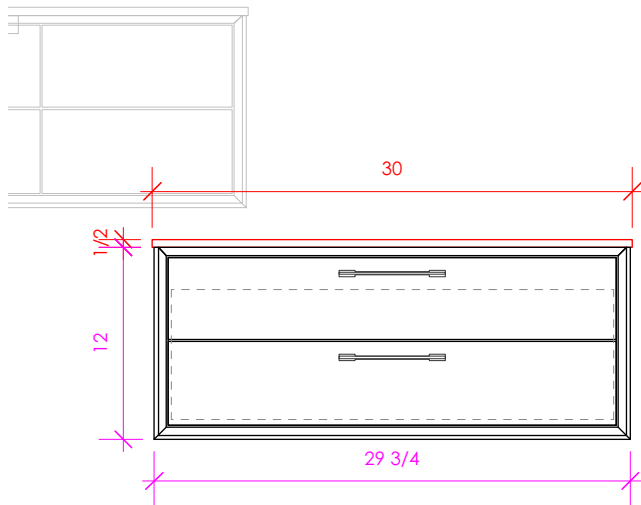

LACAVA

GEMELLI

GEM-ST-30

* Recommended installation height
** Recommended plumbing location

FEATURES:

- WALL MOUNT CABINET
- ONE DRAWER WITH SOFT-CLOSE GLIDES
- DRAWER BOX STAINED TO REFLECT EXTERIOR FINISH
- DECORATIVE EDGE DETAILING
- INTEGRATED COUNTERTOP DETAILING
- DECORATIVE HARDWARE **K510** INCLUDED BUT NOT INSTALLED - CAN BE INSTALLED UPON REQUEST
- USED WITH **GEM-ST-30T** COUNTERTOP
- MOUNTING: FULL WOOD BACKING (SEE FURNITURE MANUAL)
- PROUDLY HANDMADE IN THE USA
- MANUFACTURED WITH LOW VOC FINISHES AND WOOD FROM RENEWABLE FORESTS

FINISHES:

WOOD:

STANDARD:

02 - NATURAL CHERRY
07 - NATURAL WALNUT
24 - CLASSIC WALNUT
20 - ASH GRAY
06 - WENGE

PREMIUM:

31 - WHITE OAK
47 - SMOKY WALNUT
08 - MATTE WHITE
16 - MATTE BLACK
35 - MATTE ARDESIA
54 - MATTE TAUPE
42 - MATTE OLIVE GREEN
39 - MATTE SAGE
28 - MATTE AZURE
29 - MATTE CLOUD

LUXURY:

50 - HORIZON BLUE
52 - SILVER OAK
37 - WEATHERED OAK
85 - GLOSS WHITE
86 - GLOSS BLACK

46 - DRIFTWOOD
NEWTERRA ONLY

METALS:

METAL:

21 - BRUSHED STAINLESS STEEL
10 - POLISHED STAINLESS STEEL
44 - MATTE BLACK
MW - MATTE WHITE
BPW - BRASS POWDER COAT
SA - SIENNA

COUNTERTOP: **GEM-ST-30T**

STONE:

WH - BIANCO
LN - LINAC
AN - ATENA

QUARTZ:

PR - PURO
AH - ASH
CT - CRETA
VN - VENA
DN - DUNE
NR - NERO

SOLID SURFACE:

M - SATIN WHITE
G - POLISHED WHITE
R - MARMO
V - LAVA
D - OBSIDIAN
C - CREMA

CONCRETE:

SND - SAND
SLT - SLATE
SUN - SUN
CLY - CLAY
LIL - LILAC
MOS - MOSS
AQA - AQUA
BRK - BRICK
MAH - MATCHA
GAL - GALAXY
TER - TERRACOTTA
CHL - CHARCOAL
FOR - FOREST
BST - BASALTO

3/4" THICKNESS   3/4" THICKNESS   1/2" THICKNESS

LACAVA reserves the right to revise any dimension or information on this sheet without notice. Dimensions are nominal and may vary within an industry accepted tolerance of 1/4". Cabinets with 'vanity top' sinks are made to the matching sink and dimensions may vary. LACAVA is not responsible for any cutouts, countertops, or furniture made without the actual product or template. Differences in color, grain, appearance, and texture are inherent in all natural woodwork and should be expected. Variances in these qualities are not deemed manufacturing defects and will not be accepted as valid reasons for return or exchanges. Plumbing specifications are only a guideline and may need alteration based on application.

6630 WEST WRIGHTWOOD
CHICAGO, IL 60707

PH: 773-637-9600
FAX: 773-637-9601

LACAVA.COM
INFO@LACAVA.COM