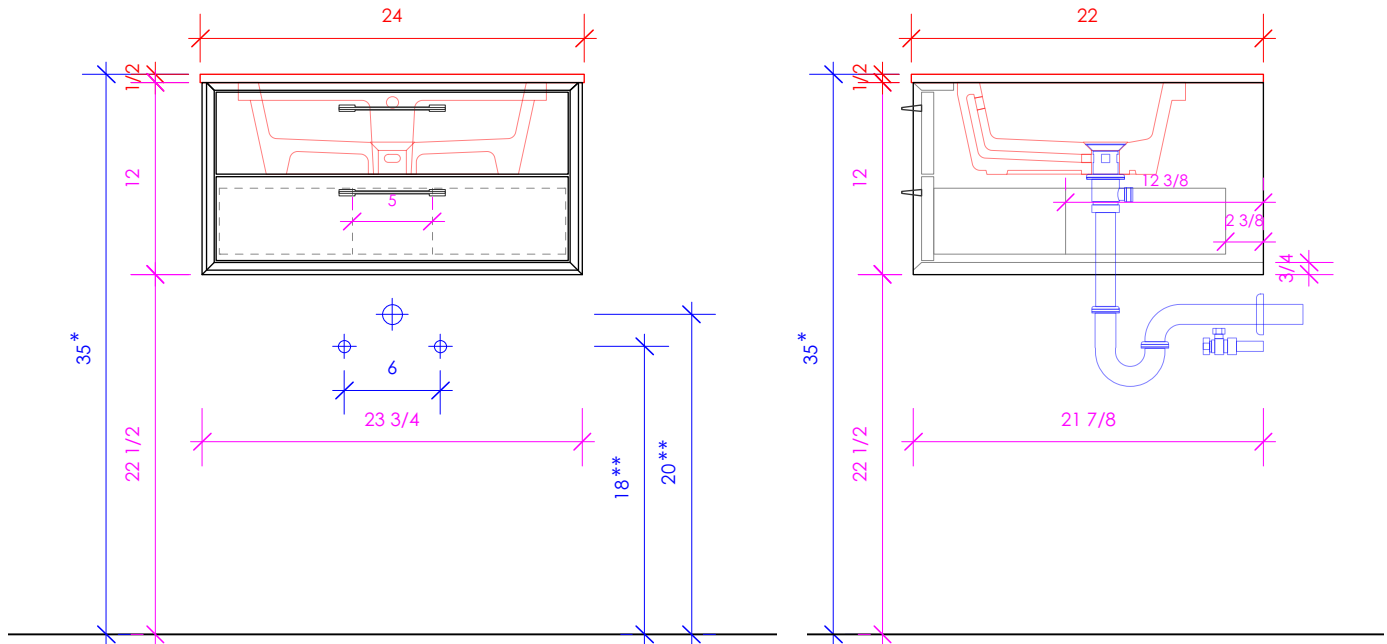

## GEMELLI

GEM-UN-24

\* Recommended installation height  
\*\* Recommended plumbing location

### FEATURES:

- WALL MOUNT VANITY
- ONE DRAWER WITH SOFT-CLOSE GLIDES
- DRAWER BOX STAINED TO REFLECT EXTERIOR FINISH
- DECORATIVE EDGE DETAILING
- INTEGRATED COUNTERTOP DETAILING
- DECORATIVE HARDWARE **K510** INCLUDED BUT NOT INSTALLED - CAN BE INSTALLED UPON REQUEST
- USED WITH **GEM-UN-24T** COUNTERTOP AND **5452UN** SINK (SOLD SEPARATELY)
- MOUNTING: FULL WOOD BACKING (SEE FURNITURE MANUAL)
- PROUDLY HANDMADE IN THE USA
- MANUFACTURED WITH LOW VOC FINISHES AND WOOD FROM RENEWABLE FORESTS