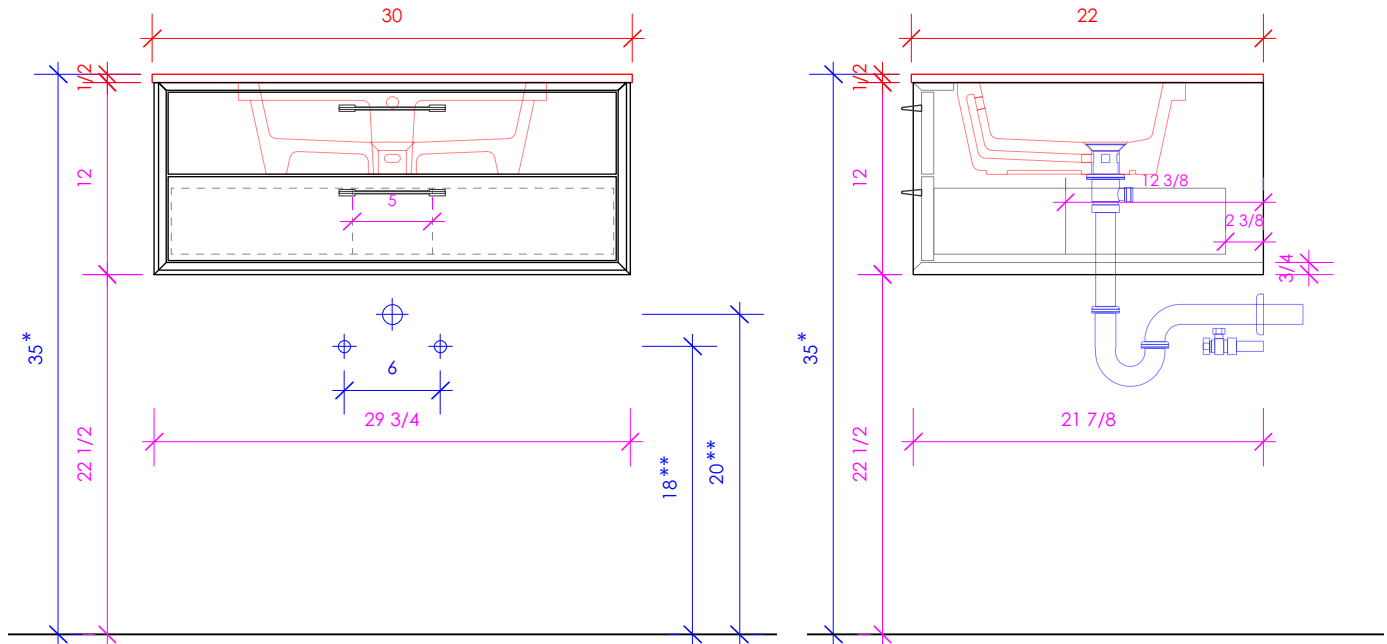

LACAVA

GEMELLI

GEM-UN-30

* Recommended installation height
** Recommended plumbing location

FEATURES:

- WALL MOUNT VANITY
- ONE DRAWER WITH SOFT-CLOSE GLIDES
- DRAWER BOX STAINED TO REFLECT EXTERIOR FINISH
- DECORATIVE EDGE DETAILING
- INTEGRATED COUNTERTOP DETAILING
- DECORATIVE HARDWARE **K510** INCLUDED BUT NOT INSTALLED - CAN BE INSTALLED UPON REQUEST
- USED WITH **GEM-UN-30T** COUNTERTOP AND **5452UN** SINK (SOLD SEPARATELY)
- MOUNTING: FULL WOOD BACKING (SEE FURNITURE MANUAL)
- PROUDLY HANDMADE IN THE USA
- MANUFACTURED WITH LOW VOC FINISHES AND WOOD FROM RENEWABLE FORESTS

LACAVA reserves the right to revise any dimension or information on this sheet without notice. Dimensions are nominal and may vary within an industry accepted tolerance of 1/4". Cabinets with 'vanity top' sinks are made to the matching sink and dimensions may vary. LACAVA is not responsible for any cutouts, countertops, or furniture made without the actual product or template. Differences in color, grain, appearance, and texture are inherent in all natural woodwork and should be expected. Variances in these qualities are not deemed manufacturing defects and will not be accepted as valid reasons for return or exchanges. Plumbing specifications are only a guideline and may need alteration based on application.