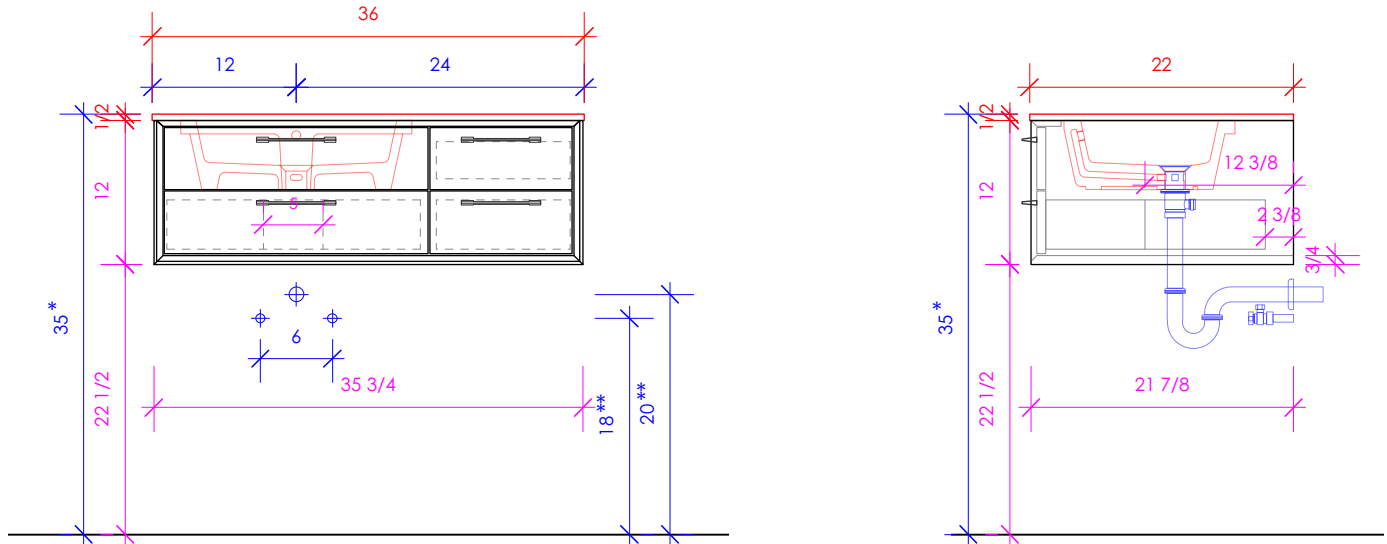

## GEMELLI

GEM-UN-36L

\* Recommended installation height  
\*\* Recommended plumbing location