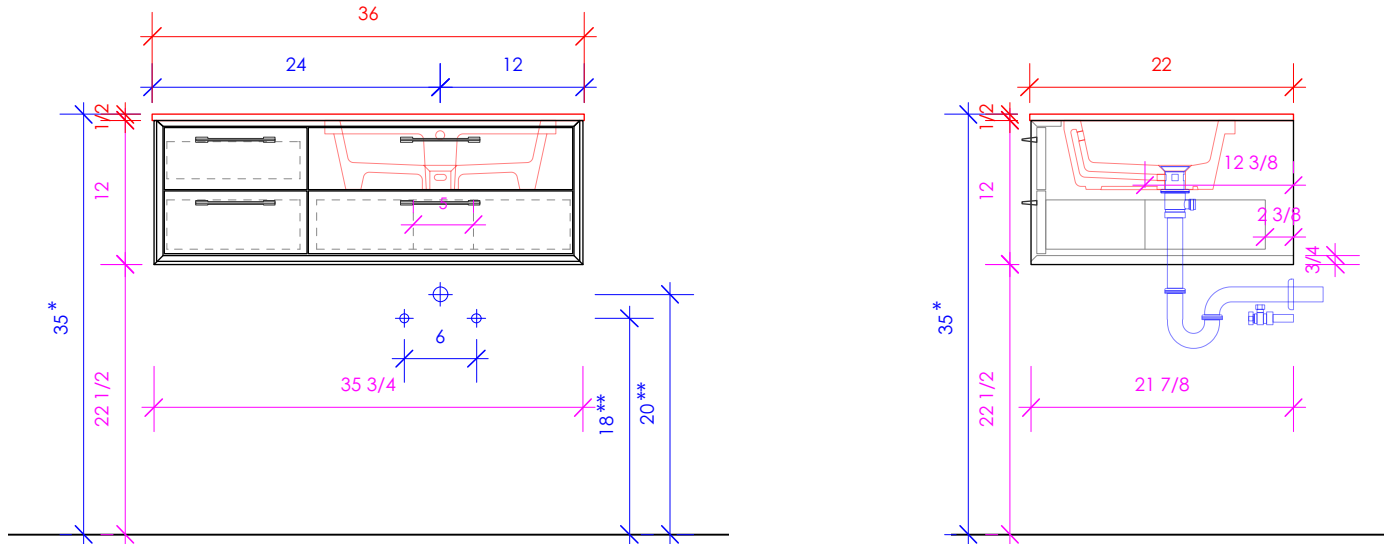

LACAVA

GEMELLI

GEM-UN-36R

* Recommended installation height
** Recommended plumbing location

FEATURES:

- WALL MOUNT VANITY
- THREE DRAWERS WITH SOFT-CLOSE GLIDES
- DRAWER BOXES STAINED TO REFLECT EXTERIOR FINISH
- DECORATIVE EDGE DETAILING
- INTEGRATED COUNTERTOP DETAILING
- DECORATIVE HARDWARE **K510** INCLUDED BUT NOT INSTALLED - CAN BE INSTALLED UPON REQUEST
- USED WITH **GEM-UN-36RT** COUNTERTOP AND **5452UN** SINK (SOLD SEPARATELY)
- MOUNTING: FULL WOOD BACKING (SEE FURNITURE MANUAL)
- PROUDLY HANDMADE IN THE USA
- MANUFACTURED WITH LOW VOC FINISHES AND WOOD FROM RENEWABLE FORESTS

FINISHES:

WOOD:

STANDARD:

02 - NATURAL CHERRY
07 - NATURAL WALNUT
24 - CLASSIC WALNUT
20 - ASH GRAY
06 - WENGE

PREMIUM:

31 - WHITE OAK
47 - SMOKY WALNUT
08 - MATTE WHITE
16 - MATTE BLACK
35 - MATTE ARDESIA
54 - MATTE TAUPE
42 - MATTE OLIVE GREEN
39 - MATTE SAGE
28 - MATTE AZURE
29 - MATTE CLOUD

LUXURY:

50 - HORIZON BLUE
52 - SILVER OAK
37 - WEATHERED OAK
85 - GLOSS WHITE
86 - GLOSS BLACK

46 - DRIFTWOOD
NEWTERRA ONLY

METALS:

METAL:

21 - BRUSHED STAINLESS STEEL
10 - POLISHED STAINLESS STEEL
44 - MATTE BLACK
MW - MATTE WHITE
BPW - BRASS POWDER COAT
SA - SIENNA

COUNTERTOP: **GEM-UN-36RT**

STONE:

WH - BIANCO
LN - LINAC
AN - ATENA

QUARTZ:

PR - PURO
AH - ASH
CT - CRETA
VN - VENA
DN - DUNE
NR - NERO

SOLID SURFACE:

M - SATIN WHITE
G - POLISHED WHITE
R - MARMO
V - LAVA
D - OBSIDIAN
C - CREMA

CONCRETE:

SND - SAND
SLT - SLATE
SUN - SUN
CLY - CLAY
LIL - LILAC
MOS - MOSS
AQA - AQUA
BRK - BRICK
MAH - MATCHA
GAL - GALAXY
TER - TERRACOTTA
CHL - CHARCOAL
FOR - FOREST
BST - BASALTO

3/4" THICKNESS   3/4" THICKNESS   1/2" THICKNESS

LACAVA reserves the right to revise any dimension or information on this sheet without notice. Dimensions are nominal and may vary within an industry accepted tolerance of 1/4". Cabinets with 'vanity top' sinks are made to the matching sink and dimensions may vary. LACAVA is not responsible for any cutouts, countertops, or furniture made without the actual product or template. Differences in color, grain, appearance, and texture are inherent in all natural woodwork and should be expected. Variances in these qualities are not deemed manufacturing defects and will not be accepted as valid reasons for return or exchanges. Plumbing specifications are only a guideline and may need alteration based on application.

6630 WEST WRIGHTWOOD
CHICAGO, IL 60707

PH: 773-637-9600
FAX: 773-637-9601

LACAVA.COM
INFO@LACAVA.COM