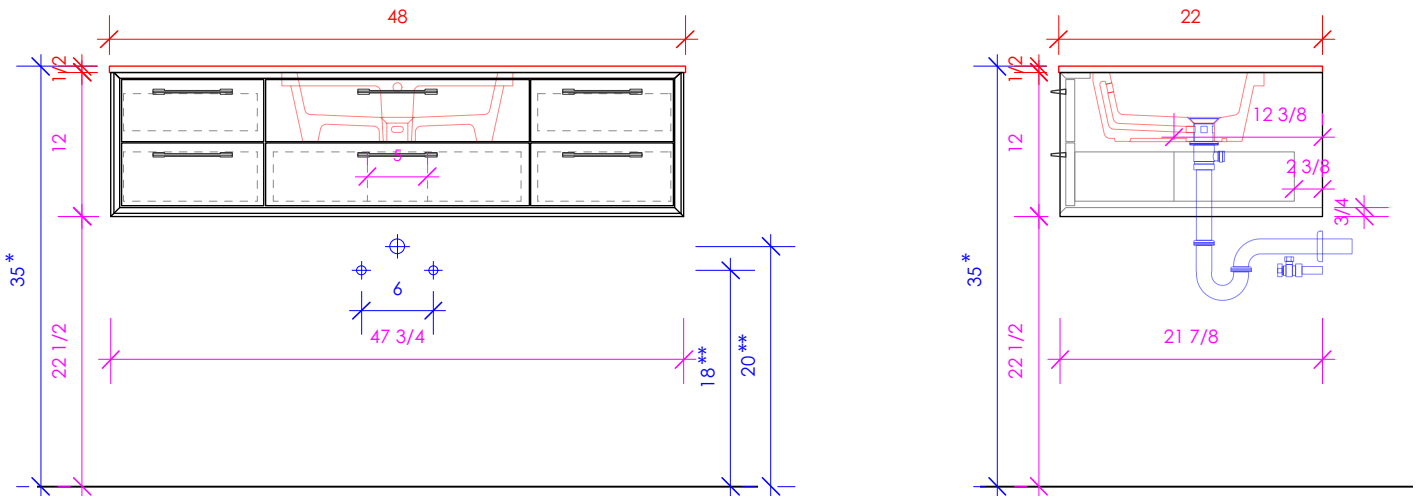

LACAVA

GEMELLI

GEM-UN-48

* Recommended installation height
** Recommended plumbing location

FEATURES:

- WALL MOUNT VANITY
- FIVE DRAWERS WITH SOFT-CLOSE GLIDES
- DRAWER BOXES STAINED TO REFLECT EXTERIOR FINISH
- DECORATIVE EDGE DETAILING
- INTEGRATED COUNTERTOP DETAILING
- DECORATIVE HARDWARE **K510** INCLUDED BUT NOT INSTALLED - CAN BE INSTALLED UPON REQUEST
- USED WITH **GEM-UN-48T** COUNTERTOP AND **5452UN** SINK (SOLD SEPARATELY)
- MOUNTING: FULL WOOD BACKING
(SEE FURNITURE MANUAL)
- PROUDLY HANDMADE IN THE USA
- MANUFACTURED WITH LOW VOC FINISHES AND WOOD FROM RENEWABLE FORESTS

LACAVA reserves the right to revise any dimension or information on this sheet without notice. Dimensions are nominal and may vary within an industry accepted tolerance of 1/4". Cabinets with 'vanity top' sinks are made to the matching sink and dimensions may vary. LACAVA is not responsible for any cutouts, countertops, or furniture made without the actual product or template. Differences in color, grain, appearance, and texture are inherent in all natural woodwork and should be expected. Variances in these qualities are not deemed manufacturing defects and will not be accepted as valid reasons for return or exchanges. Plumbing specifications are only a guideline and may need alteration based on application.