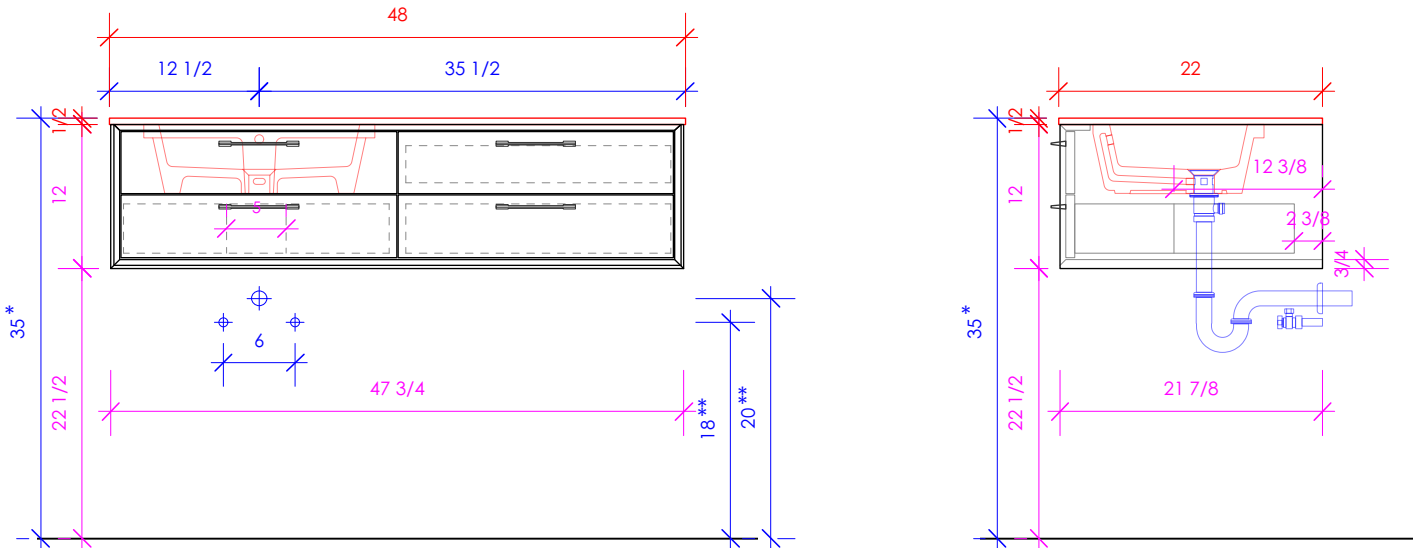

## GEMELLI

GEM-UN-48L

\* Recommended installation height  
\*\* Recommended plumbing location