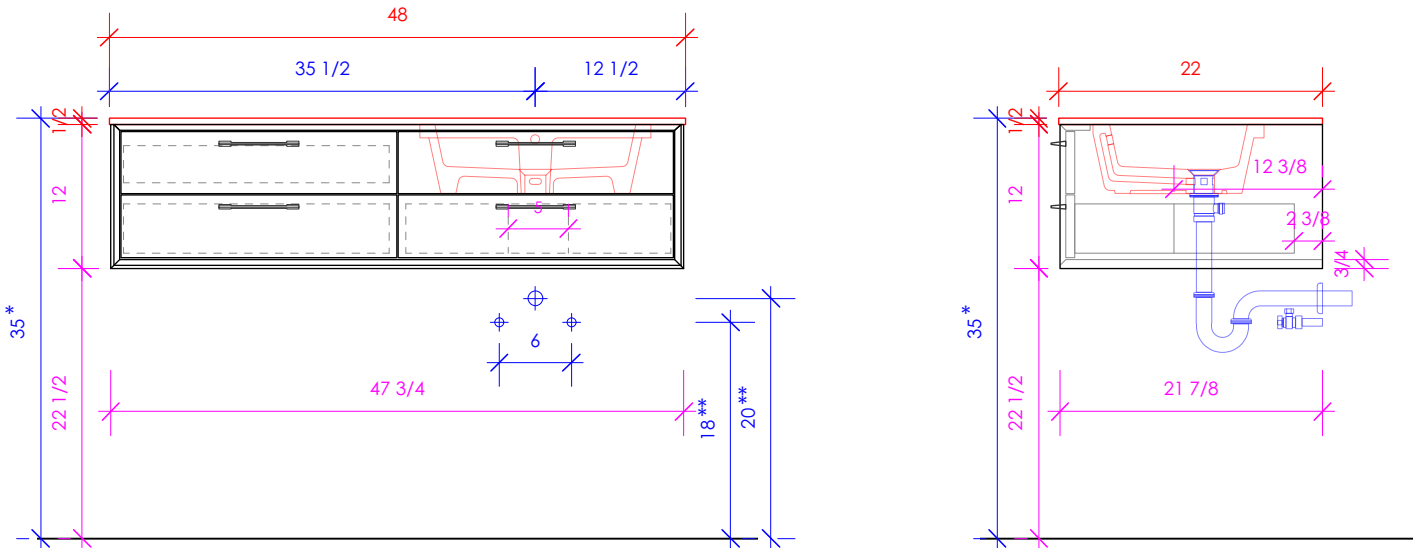

LACAVA

GEMELLI

GEM-UN-48R

* Recommended installation height
** Recommended plumbing location

FEATURES:

- WALL MOUNT VANITY
- THREE DRAWERS WITH SOFT-CLOSE GLIDES
- DRAWER BOXES STAINED TO REFLECT EXTERIOR FINISH
- DECORATIVE EDGE DETAILING
- INTEGRATED COUNTERTOP DETAILING
- DECORATIVE HARDWARE **K510** INCLUDED BUT NOT INSTALLED - CAN BE INSTALLED UPON REQUEST
- USED WITH **GEM-UN-48RT** COUNTERTOP AND **5452UN** SINK (SOLD SEPARATELY)
- MOUNTING: FULL WOOD BACKING (SEE FURNITURE MANUAL)
- PROUDLY HANDMADE IN THE USA
- MANUFACTURED WITH LOW VOC FINISHES AND WOOD FROM RENEWABLE FORESTS

FINISHES:

WOOD:

STANDARD:

02 - NATURAL CHERRY
07 - NATURAL WALNUT
24 - CLASSIC WALNUT
20 - ASH GRAY
06 - WENGE

PREMIUM:

31 - WHITE OAK
47 - SMOKY WALNUT
08 - MATTE WHITE
16 - MATTE BLACK
35 - MATTE ARDESIA
54 - MATTE TAUPE
42 - MATTE OLIVE GREEN
39 - MATTE SAGE
28 - MATTE AZURE
29 - MATTE CLOUD

LUXURY:

50 - HORIZON BLUE
52 - SILVER OAK
37 - WEATHERED OAK
85 - GLOSS WHITE
86 - GLOSS BLACK

46 - DRIFTWOOD
NEWTERRA ONLY

METALS:

METAL:

21 - BRUSHED STAINLESS STEEL
10 - POLISHED STAINLESS STEEL
44 - MATTE BLACK
MW - MATTE WHITE
BPW - BRASS POWDER COAT
SA - SIENNA

COUNTERTOP: **GEM-UN-48RT**

STONE:

WH - BIANCO
LN - LINAC
AN - ATENA

QUARTZ:

PR - PURO
AH - ASH
CT - CRETA
VN - VENA
DN - DUNE
NR - NERO

SOLID SURFACE:

M - SATIN WHITE
G - POLISHED WHITE
R - MARMO
V - LAVA
D - OBSIDIAN
C - CREMA

CONCRETE:

SND - SAND
SLT - SLATE
SUN - SUN
CLY - CLAY
LIL - LILAC
MOS - MOSS
AQA - AQUA
BRK - BRICK
MAH - MATCHA
GAL - GALAXY
TER - TERRACOTTA
CHL - CHARCOAL
FOR - FOREST
BST - BASALTO

3/4" THICKNESS   3/4" THICKNESS   1/2" THICKNESS

LACAVA reserves the right to revise any dimension or information on this sheet without notice. Dimensions are nominal and may vary within an industry accepted tolerance of 1/4". Cabinets with 'vanity top' sinks are made to the matching sink and dimensions may vary. LACAVA is not responsible for any cutouts, countertops, or furniture made without the actual product or template. Differences in color, grain, appearance, and texture are inherent in all natural woodwork and should be expected. Variances in these qualities are not deemed manufacturing defects and will not be accepted as valid reasons for return or exchanges. Plumbing specifications are only a guideline and may need alteration based on application.

6630 WEST WRIGHTWOOD
CHICAGO, IL 60707

PH: 773-637-9600
FAX: 773-637-9601

LACAVA.COM
INFO@LACAVA.COM