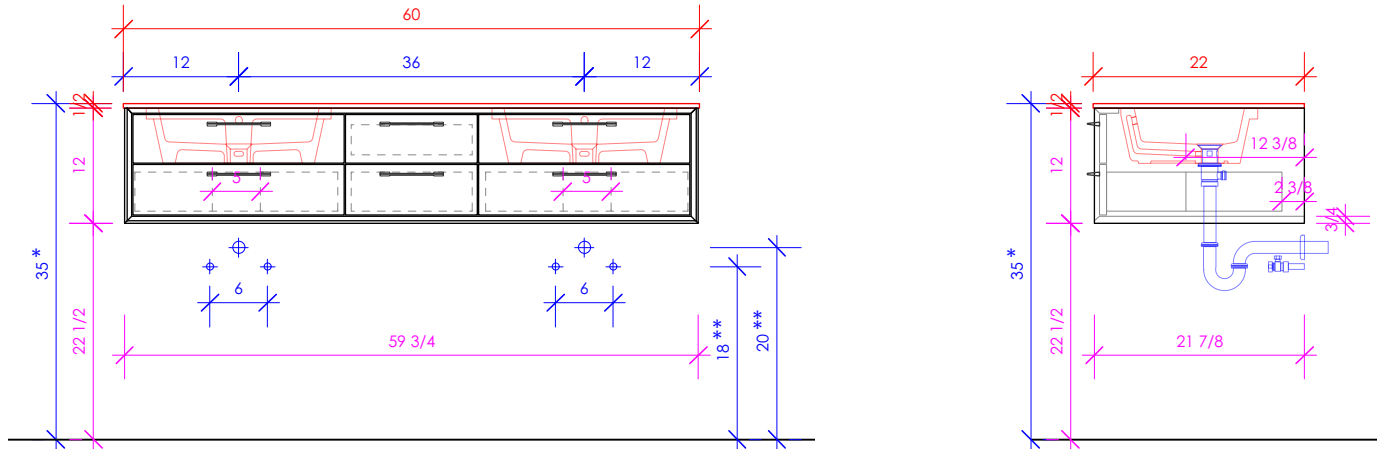

LACAVA

GEMELLI

GEM-UN-60

* Recommended installation height
 ** Recommended plumbing location

FEATURES:

- WALL MOUNT VANITY
- FOUR DRAWERS WITH SOFT-CLOSE GLIDES
- DRAWER BOXES STAINED TO REFLECT EXTERIOR FINISH
- DECORATIVE EDGE DETAILING
- INTEGRATED COUNTERTOP DETAILING
- DECORATIVE HARDWARE **K510** INCLUDED BUT NOT INSTALLED - CAN BE INSTALLED UPON REQUEST
- USED WITH **GEM-UN-60T** COUNTERTOP AND **5452UN** SINK (SOLD SEPARATELY)
- MOUNTING: FULL WOOD BACKING (SEE FURNITURE MANUAL)
- PROUDLY HANDMADE IN THE USA
- MANUFACTURED WITH LOW VOC FINISHES AND WOOD FROM RENEWABLE FORESTS

LACAVA reserves the right to revise any dimension or information on this sheet without notice. Dimensions are nominal and may vary within an industry accepted tolerance of 1/4". Cabinets with 'vanity top' sinks are made to the matching sink and dimensions may vary. LACAVA is not responsible for any cutouts, countertops, or furniture made without the actual product or template. Differences in color, grain, appearance, and texture are inherent in all natural woodwork and should be expected. Variances in these qualities are not deemed manufacturing defects and will not be accepted as valid reasons for return or exchanges. Plumbing specifications are only a guideline and may need alteration based on application.