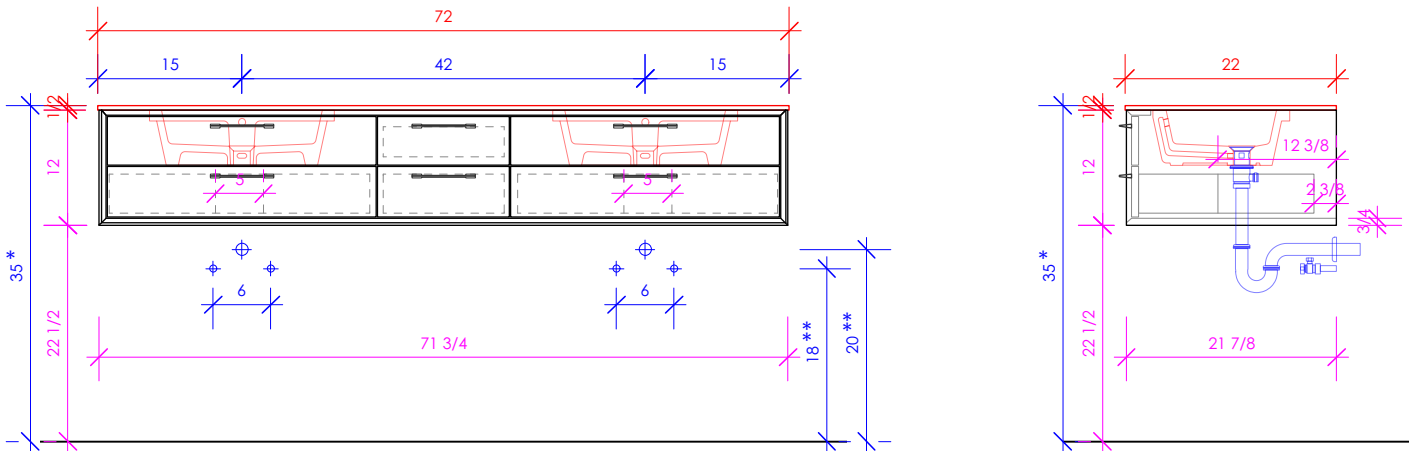

## GEMELLI

GEM-UN-72

\* Recommended installation height  
 \*\* Recommended plumbing location

3/4" THICKNESS    3/4" THICKNESS    1/2" THICKNESS

LACAVA reserves the right to revise any dimension or information on this sheet without notice. Dimensions are nominal and may vary within an industry accepted tolerance of 1/4". Cabinets with 'vanity top' sinks are made to the matching sink and dimensions may vary. LACAVA is not responsible for any cutouts, countertops, or furniture made without the actual product or template. Differences in color, grain, appearance, and texture are inherent in all natural woodwork and should be expected. Variances in these qualities are not deemed manufacturing defects and will not be accepted as valid reasons for return or exchanges. Plumbing specifications are only a guideline and may need alteration based on application.