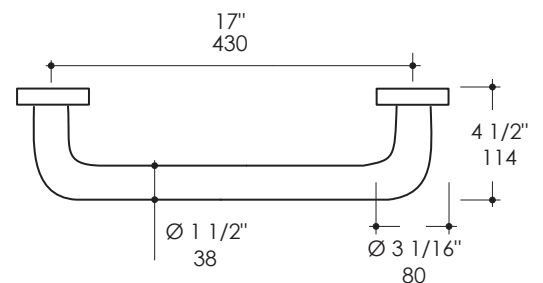

Features:

- Wall-mount grab bar
- Stainless steel construction
- Includes mounting hardware

Finish Options:

- 10 - Polished Stainless Steel
- 21 - Brushed Stainless Steel
- 44 - Matte Black
- MW - Matte White
- BPW - Brass Powder Coated

LACAVA reserves the right to revise any dimension or information on this sheet without notice. Dimensions are nominal and may vary within an industry accepted tolerance of 1/4". Drawings provided herein are meant to give the user an idea of the product and are not made to scale. Location of plumbing is meant for reference, your specific application may vary.