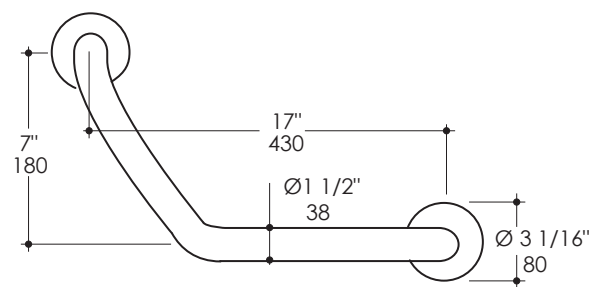

Features:

- Wall-mount grab bar
- Stainless steel construction
- Includes mounting hardware

Finish Options:

- 10 - Polished Stainless Steel
- 21 - Brushed Stainless Steel
- 44 - Matte Black
- MW - Matte White
- BPW - Brass Powder Coated

LACAVA reserves the right to revise any dimension or information on this sheet without notice. Dimensions are nominal and may vary within an industry accepted tolerance of 1/4". Drawings provided herein are meant to give the user an idea of the product and are not made to scale. Location of plumbing is meant for reference, your specific application may vary.