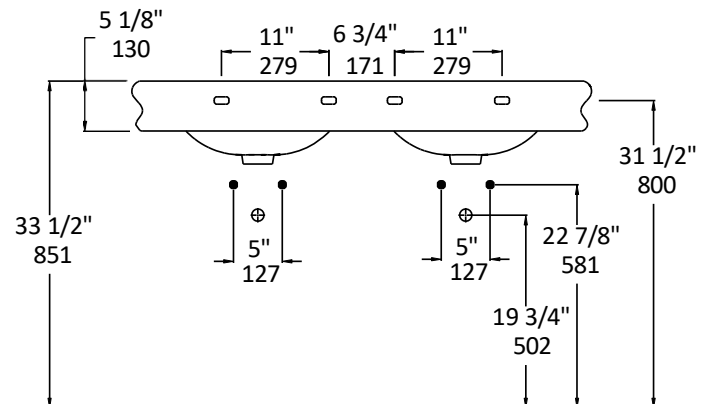

## Specifications:

<b>Installation:</b>	Vanity-top or wall-mount
<b>Exterior Dimensions:</b>	47 1/8" w x 21 1/8" d x 8 1/2" h
<b>Material:</b>	Porcelain
<b>Weight:</b>	82 lbs
<b>Overflow:</b>	Yes
<b>Finishes:</b>	001 - White
<b>Faucet Holes:</b>	00 - no holes 01 - one centered hole 02 - two hole - center and right, 4" spread 03 - three hole, 8" spread
<b>Faucet Hole Size:</b>	∅ 1 3/8"
<b>Drain Hole Size:</b>	∅ 1 3/4"

LACAVA reserves the right to revise any dimension or information on this sheet without notice. Dimensions are nominal and may vary within an industry accepted tolerance of 1/4". Drawings provided herein are meant to give the user an idea of the product and are not made to scale.