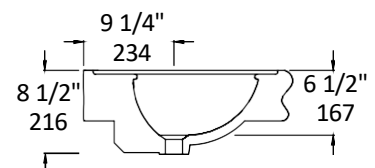

## Specifications:

<b>Installation:</b>	Vanity-top or wall-mount
<b>Exterior Dimensions:</b>	47 1/8" w x 21 1/8" d x 8 1/2" h
<b>Material:</b>	Porcelain
<b>Weight:</b>	82 lbs
<b>Overflow:</b>	Yes
<b>Finishes:</b>	001 - White
<b>Faucet Holes:</b>	00 - no holes 01 - one centered hole 02 - two hole - center and right, 4" spread 03 - three hole, 8" spread
<b>Faucet Hole Size:</b>	∅ 1 3/8"
<b>Drain Hole Size:</b>	∅ 1 3/4"

LACAVA reserves the right to revise any dimension or information on this sheet without notice. Dimensions are nominal and may vary within an industry accepted tolerance of 1/4". Drawings provided herein are meant to give the user an idea of the product and are not made to scale.