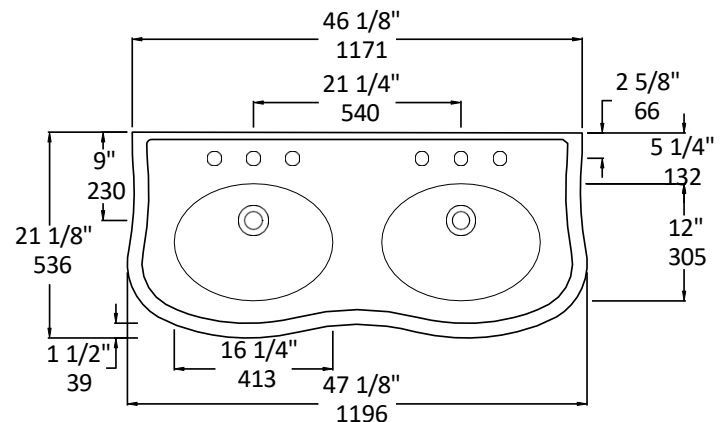

## Specifications:

<b>Installation:</b>	Vanity-top or wall-mount
<b>Exterior Dimensions:</b>	47 1/8" w x 21 1/8" d x 8 1/2" h
<b>Material:</b>	Porcelain
<b>Weight:</b>	82 lbs
<b>Overflow:</b>	Yes
<b>Finishes:</b>	001 - White
<b>Faucet Holes:</b>	00 - no holes 01 - one centered hole 02 - two hole - center and right, 4" spread 03 - three hole, 8" spread
<b>Faucet Hole Size:</b>	∅ 1 3/8"
<b>Drain Hole Size:</b>	∅ 1 3/4"

LACAVA reserves the right to revise any dimension or information on this sheet without notice. Dimensions are nominal and may vary within an industry accepted tolerance of 1/4". Drawings provided herein are meant to give the user an idea of the product and are not made to scale.