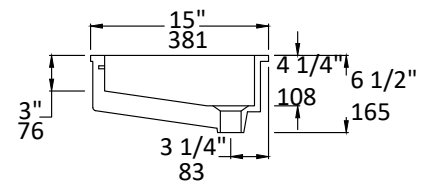

Specifications:

Installation:	Undercounter
Interior Dimensions:	17 1/8" w x 12 5/8" d x 4 1/4" h
Exterior Dimensions:	19 1/2" w x 15" d x 6 1/2" h
Material:	Solid surface
Weight:	20 lbs
Overflow:	Yes
Finishes:	M - Matte white G - Gloss white MB - Matte black
Faucet Holes:	N/A
Cut-out Size:	16 5/8" x 12 1/8" (template available upon request)
Drain Hole Size:	Ø 1 3/4"

[Click Here](#) to find out more about proper care and maintenance

LACAVA reserves the right to revise any dimension or information on this sheet without notice. Dimensions are nominal and may vary within an industry accepted tolerance of 1/4\"/>