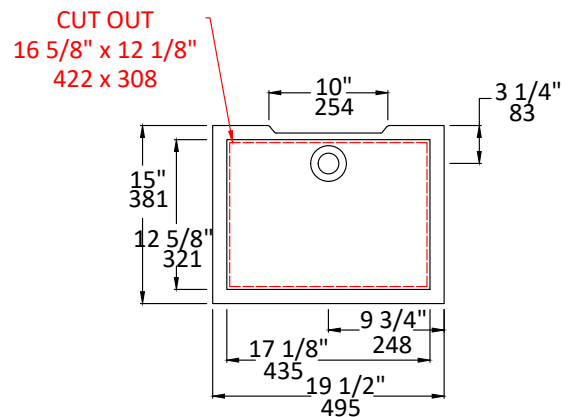

Specifications:

Installation:	Undercounter
Interior Dimensions:	17 1/8" w x 12 5/8" d x 4 1/4" h
Exterior Dimensions:	19 1/2" w x 15" d x 6 1/2" h
Material:	Solid surface
Weight:	20 lbs
Overflow:	Yes
Finishes:	M - Matte white G - Gloss white MB - Matte black
Faucet Holes:	N/A
Cut-out Size:	16 5/8" x 12 1/8" (template available upon request)
Drain Hole Size:	Ø 1 3/4"

[Click Here](#) to find out more about proper care and maintenance

LACAVA reserves the right to revise any dimension or information on this sheet without notice. Dimensions are nominal and may vary within an industry accepted tolerance of 1/4\"/>