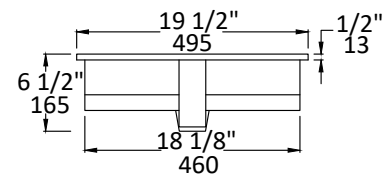

Specifications:

Installation:	Undercounter
Interior Dimensions:	17 1/8" w x 12 5/8" d x 4 1/4" h
Exterior Dimensions:	19 1/2" w x 15" d x 6 1/2" h
Material:	Solid surface
Weight:	20 lbs
Overflow:	Yes
Finishes:	M - Matte white G - Gloss white MB - Matte black
Faucet Holes:	N/A
Cut-out Size:	16 5/8" x 12 1/8" (template available upon request)
Drain Hole Size:	Ø 1 3/4"

[Click Here](#) to find out more about proper care and maintenance

LACAVA reserves the right to revise any dimension or information on this sheet without notice. Dimensions are nominal and may vary within an industry accepted tolerance of 1/4\"/>