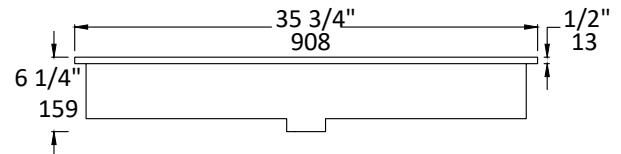

Codes + Standards:

- Meets and exceeds applicable national codes and standards

ADA compliant when installed to specific requirements of this regulation