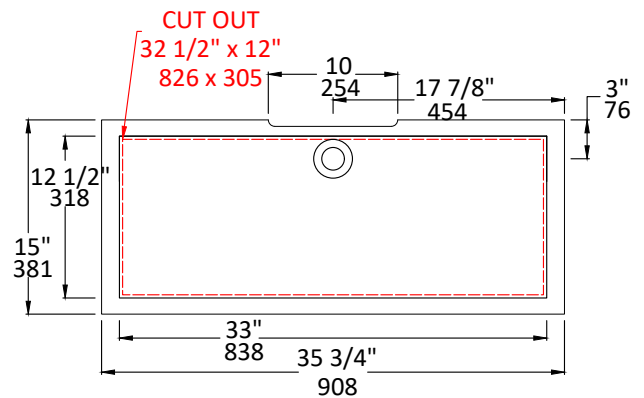

Codes + Standards:

- Meets and exceeds applicable national codes and standards

ADA compliant when installed to specific requirements of this regulation