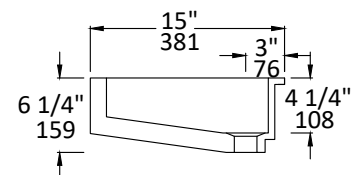

Codes + Standards:

- Meets and exceeds applicable national codes and standards

ADA compliant when installed to specific requirements of this regulation