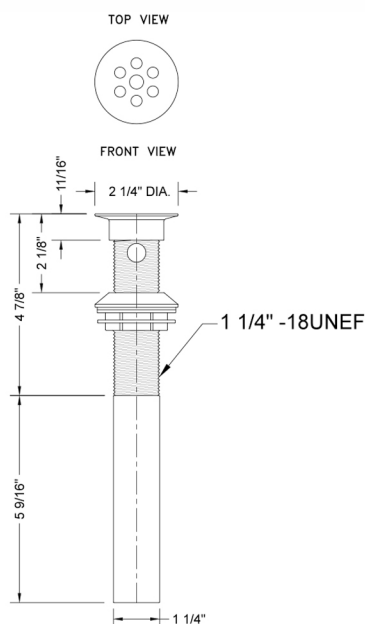

COMPLIANCES:

Complies with: ASME A112.18.1-2012/CSA B125.1-12