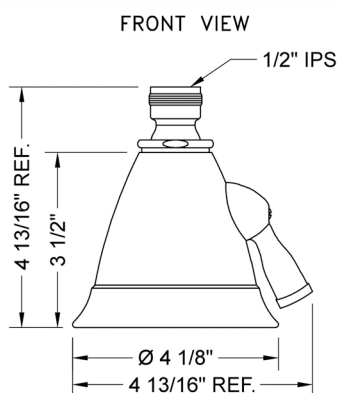

SPECIFICATION DRAWING: