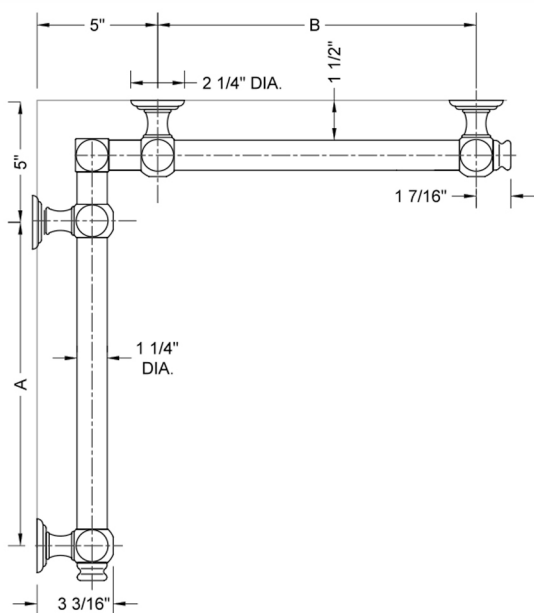

### SPECIFICATION DRAWING:

| BRASS LUXURY GRAB BAR |                |     |     |              |                |     |     |
|-----------------------|----------------|-----|-----|--------------|----------------|-----|-----|
| PART #                | DESCRIPTION    | A   | B   | PART #       | DESCRIPTION    | A   | B   |
| G60-12-12-IC          | CENTER OF POST | 12" | 12" | G60-24-36-IC | CENTER OF POST | 24" | 36" |
| G60-12-16-IC          | CENTER OF POST | 12" | 16" | G60-24-48-IC | CENTER OF POST | 24" | 48" |
| G60-12-24-IC          | CENTER OF POST | 12" | 24" | G60-24-60-IC | CENTER OF POST | 24" | 60" |
| G60-12-32-IC          | CENTER OF POST | 12" | 32" |              |                |     |     |
|                       |                |     |     | G60-32-32-IC | CENTER OF POST | 32" | 32" |
| G60-12-36-IC          | CENTER OF POST | 12" | 36" | G60-32-36-IC | CENTER OF POST | 32" | 36" |
| G60-12-48-IC          | CENTER OF POST | 12" | 48" | G60-32-48-IC | CENTER OF POST | 32" | 48" |
| G60-12-60-IC          | CENTER OF POST | 12" | 60" | G60-32-60-IC | CENTER OF POST | 32" | 60" |
|                       |                |     |     |              |                |     |     |
| G60-16-16-IC          | CENTER OF POST | 16" | 16" | G60-36-36-IC | CENTER OF POST | 36" | 36" |
| G60-16-24-IC          | CENTER OF POST | 16" | 24" | G60-36-48-IC | CENTER OF POST | 36" | 48" |
| G60-16-32-IC          | CENTER OF POST | 16" | 32" | G60-36-60-IC | CENTER OF POST | 36" | 60" |
|                       |                |     |     |              |                |     |     |
| G60-16-36-IC          | CENTER OF POST | 16" | 36" | G60-48-48-IC | CENTER OF POST | 48" | 48" |
| G60-16-48-IC          | CENTER OF POST | 16" | 48" | G60-48-60-IC | CENTER OF POST | 48" | 60" |
| G60-16-60-IC          | CENTER OF POST | 16" | 60" |              |                |     |     |
|                       |                |     |     | G60-60-60-IC | CENTER OF POST | 60" | 60" |
|                       |                |     |     |              |                |     |     |
| G60-24-24-IC          | CENTER OF POST | 24" | 24" |              |                |     |     |
| G60-24-32-IC          | CENTER OF POST | 24" | 32" |              |                |     |     |