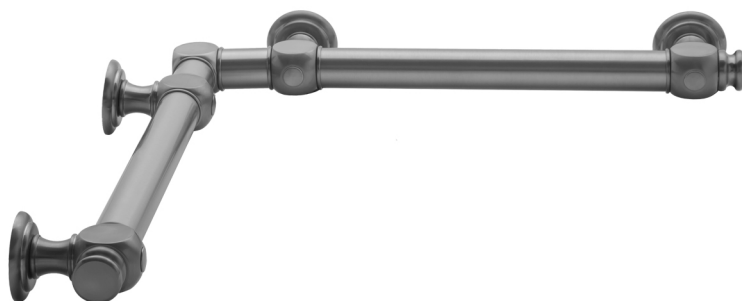

## G60 16" x 16" Inside Corner Grab Bar

Model #: **G60-16-16-IC-**

### FEATURES:

- ADA compliant when properly installed
- All brass construction, fully polished & plated
- All grab bars can be custom sized. Contact JACLO for pricing & availability
- Optional handshower sliders and toilet paper/wash cloth holders can be added only upon initial order
- Grab bars over 32" REQUIRE a middle post