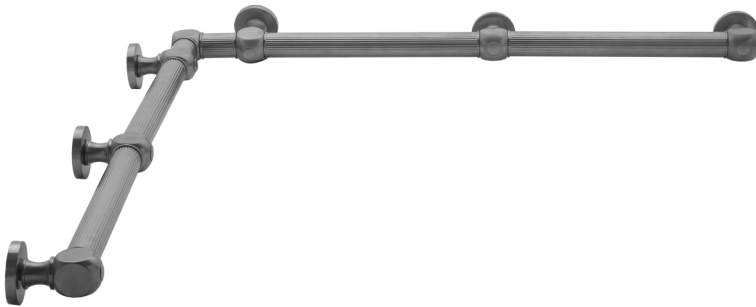

G71 36" x 36" Inside Corner Grab Bar

Model #: **G71-36-36-IC-**

FEATURES:

- ADA compliant when properly installed
- All brass construction, fully polished & plated
- All grab bars can be custom sized. Contact JACLO for pricing & availability
- Optional handshower sliders and toilet paper/wash cloth holders can be added only upon initial order
- Grab bars over 32" REQUIRE a middle post

AVAILABLE FINISHES:

Polished Chrome (PCH)	Satin Chrome (SC)	Bronze Umber (BU)
Satin Nickel (SN)	Pewter (PEW)	Caramel Bronze (CB)
Polished Nickel (PN)	Antique Brass (AB)	Antique Copper (ACU)
Oil-Rubbed Bronze (ORB)	Polished Brass (PB)	Polished Copper (PCU)
Vintage Bronze (VB)	Satin Brass (SB)	Matte Black (MBK)
Satin Gold (SG)	Polished Gold (PG)	Black Nickel (BKN)
Bombay Gold (BG)	Jewelers Gold (JG)	Europa Bronze (EB)
White (WH)	Sedona Beige (SDB)	Tristan Brass (TB)
Unlacquered Brass (ULB)	Satin Cooper (SCU)	