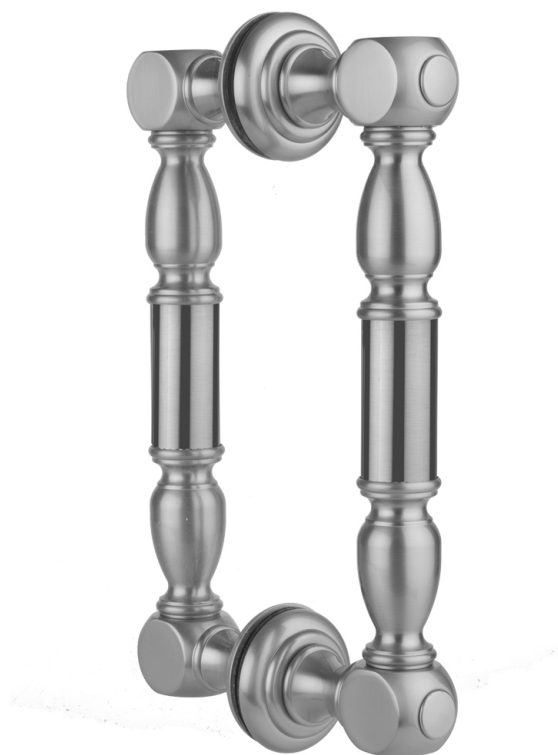

## 12" H2O Back to Back Shower Door Pull wth Finials

**Model #: H20-BB-12-**

### FEATURES:

- Can be mounted vertically or horizontally
- Can be used as a towel bar when mounted horizontally
- Not to be used as a grab bar
- All brass construction, full polished & plated
- Includes rubber gaskets for glass door installation
- Custom sizes available- Contact JACLO for pricing & availability

### AVAILABLE FINISHES:

Polished Chrome (PCH)	Satin Chrome (SC)	Bronze Umber (BU)
Satin Nickel (SN)	Pewter (PEW)	Caramel Bronze (CB)
Polished Nickel (PN)	Antique Brass (AB)	Antique Copper (ACU)
Oil-Rubbed Bronze (ORB)	Polished Brass (PB)	Polished Copper (PCU)
Vintage Bronze (VB)	Satin Brass (SB)	Matte Black (MBK)
Satin Gold (SG)	Polished Gold (PG)	Black Nickel (BKN)
Bombay Gold (BG)	Jewelers Gold (JG)	Europa Bronze (EB)
White (WH)	Sedona Beige (SDB)	Tristan Brass (TB)
Unlacquered Brass (ULB)	Satin Cooper (SCU)	