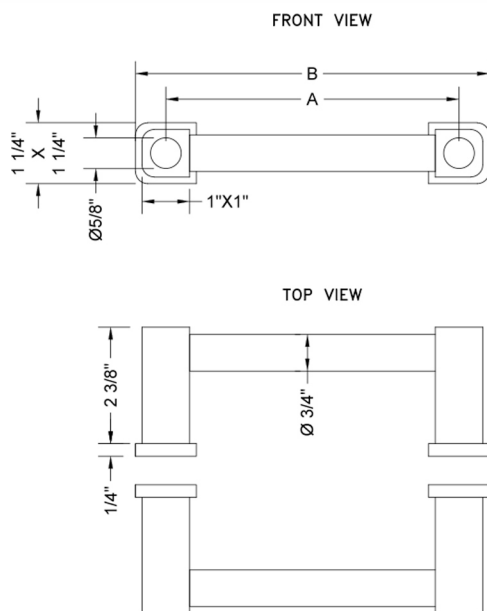

12" H80 Contempo Back to Back Shower Door Pull

Model #: H80-BB-12-

FEATURES:

- Can be mounted vertically or horizontally
- Can be used as a towel bar when mounted horizontally
- Not to be used as a grab bar
- All brass construction, full polished & plated
- Includes rubber gaskets for glass door installation
- Custom sizes available- Contact JACLO for pricing & availability

SPECIFICATION DRAWING:

CONTEMPO BACK TO BACK DOOR PULLS			
PART. #	SPECIFICS	A	B
H80-BB	6" CENTER TO CENTER	6"	7 1/2"
H80-BB-8	8" CENTER TO CENTER	8"	9 1/2"
H80-BB-12	12" CENTER TO CENTER	12"	13 1/2"
H80-BB-16	16" CENTER TO CENTER	16"	17 1/2"
H80-BB-18	18" CENTER TO CENTER	18"	19 1/2"
H80-BB-24	24" CENTER TO CENTER	24"	25 1/2"
H80-BB-32	32" CENTER TO CENTER	32"	33 1/2"