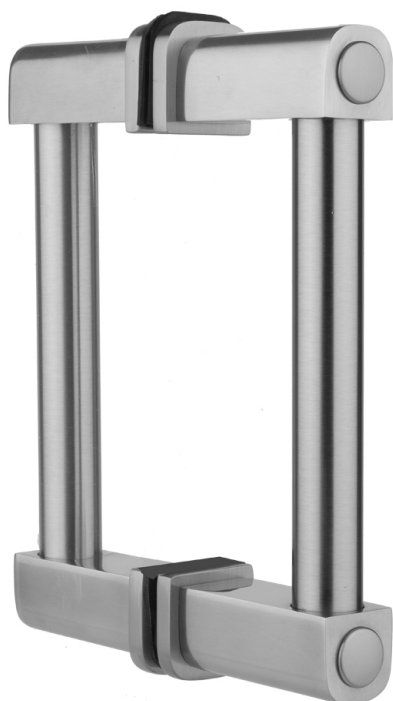

12" H80 Contempo Back to Back Shower Door Pull

Model #: H80-BB-12-

FEATURES:

- Can be mounted vertically or horizontally
- Can be used as a towel bar when mounted horizontally
- Not to be used as a grab bar
- All brass construction, full polished & plated
- Includes rubber gaskets for glass door installation
- Custom sizes available- Contact JACLO for pricing & availability

AVAILABLE FINISHES:

Polished Chrome (PCH)	Satin Chrome (SC)	Bronze Umber (BU)
Satin Nickel (SN)	Pewter (PEW)	Caramel Bronze (CB)
Polished Nickel (PN)	Antique Brass (AB)	Antique Copper (ACU)
Oil-Rubbed Bronze (ORB)	Polished Brass (PB)	Polished Copper (PCU)
Vintage Bronze (VB)	Satin Brass (SB)	Matte Black (MBK)
Satin Gold (SG)	Polished Gold (PG)	Black Nickel (BKN)
Bombay Gold (BG)	Jewelers Gold (JG)	Europa Bronze (EB)
White (WH)	Sedona Beige (SDB)	Tristan Brass (TB)
Unlacquered Brass (ULB)	Satin Cooper (SCU)	

SPECIFICATION DRAWING:

CONTEMPO BACK TO BACK DOOR PULLS			
PART. #	SPECIFICS	A	B
H80-BB	6" CENTER TO CENTER	6"	7 1/2"
H80-BB-8	8" CENTER TO CENTER	8"	9 1/2"
H80-BB-12	12" CENTER TO CENTER	12"	13 1/2"
H80-BB-16	16" CENTER TO CENTER	16"	17 1/2"
H80-BB-18	18" CENTER TO CENTER	18"	19 1/2"
H80-BB-24	24" CENTER TO CENTER	24"	25 1/2"
H80-BB-32	32" CENTER TO CENTER	32"	33 1/2"