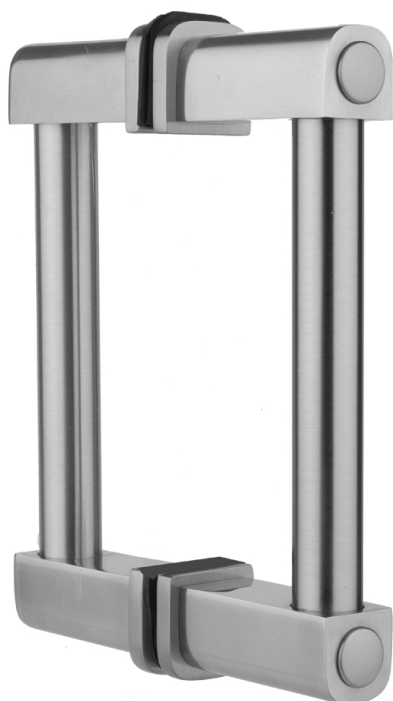

16" H80 Contempo Back to Back Shower Door Pull

Model #: H80-BB-16-

FEATURES:

- Can be mounted vertically or horizontally
- Can be used as a towel bar when mounted horizontally
- Not to be used as a grab bar
- All brass construction, full polished & plated
- Includes rubber gaskets for glass door installation
- Custom sizes available- Contact JACLO for pricing & availability

AVAILABLE FINISHES:

Polished Chrome (PCH)	Satin Chrome (SC)	Bronze Umber (BU)
Satin Nickel (SN)	Pewter (PEW)	Caramel Bronze (CB)
Polished Nickel (PN)	Antique Brass (AB)	Antique Copper (ACU)
Oil-Rubbed Bronze (ORB)	Polished Brass (PB)	Polished Copper (PCU)
Vintage Bronze (VB)	Satin Brass (SB)	Matte Black (MBK)
Satin Gold (SG)	Polished Gold (PG)	Black Nickel (BKN)
Bombay Gold (BG)	Jewelers Gold (JG)	Europa Bronze (EB)
White (WH)	Sedona Beige (SDB)	Tristan Brass (TB)
Unlacquered Brass (ULB)	Satin Cooper (SCU)	

SPECIFICATION DRAWING:

CONTEMPO BACK TO BACK DOOR PULLS			
PART. #	SPECIFICS	A	B
H80-BB	6" CENTER TO CENTER	6"	7 1/2"
H80-BB-8	8" CENTER TO CENTER	8"	9 1/2"
H80-BB-12	12" CENTER TO CENTER	12"	13 1/2"
H80-BB-16	16" CENTER TO CENTER	16"	17 1/2"
H80-BB-18	18" CENTER TO CENTER	18"	19 1/2"
H80-BB-24	24" CENTER TO CENTER	24"	25 1/2"
H80-BB-32	32" CENTER TO CENTER	32"	33 1/2"